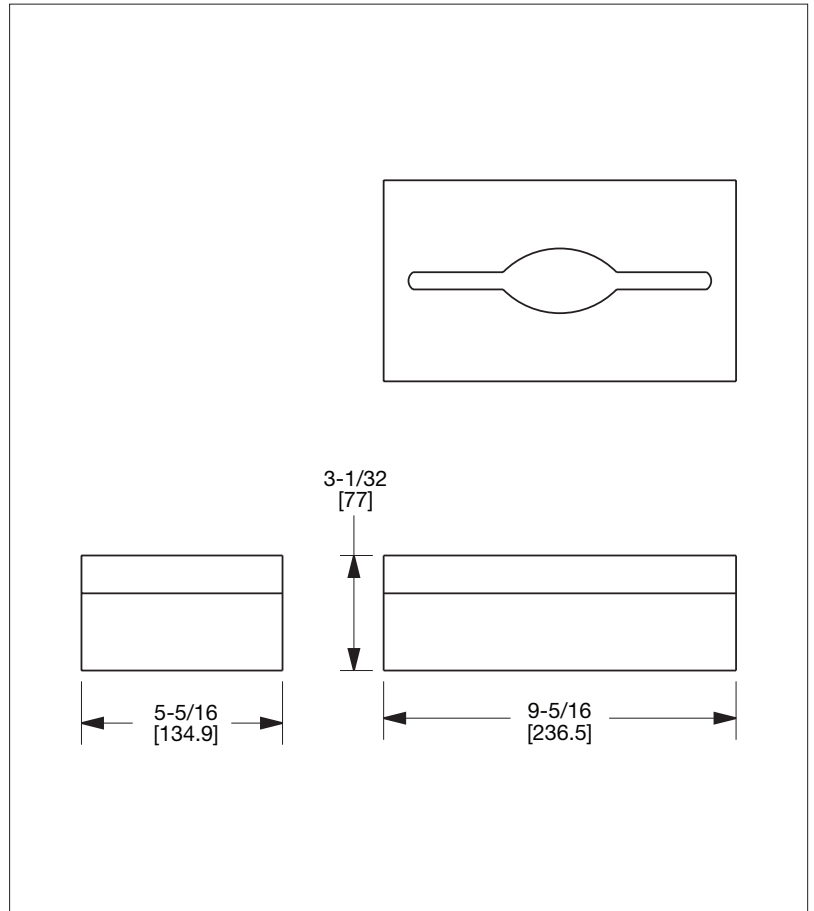

SHERLE WAGNER INTERNATIONAL

OBLONG TISSUE BOX COVER LARGE 3350-XXXX

PRODUCT FEATURES

- o Available in various Onyx, Semiprecious and Marble
- o Hand carved and polished
- o Tabletop use
- o Contact sales associate for custom stone options