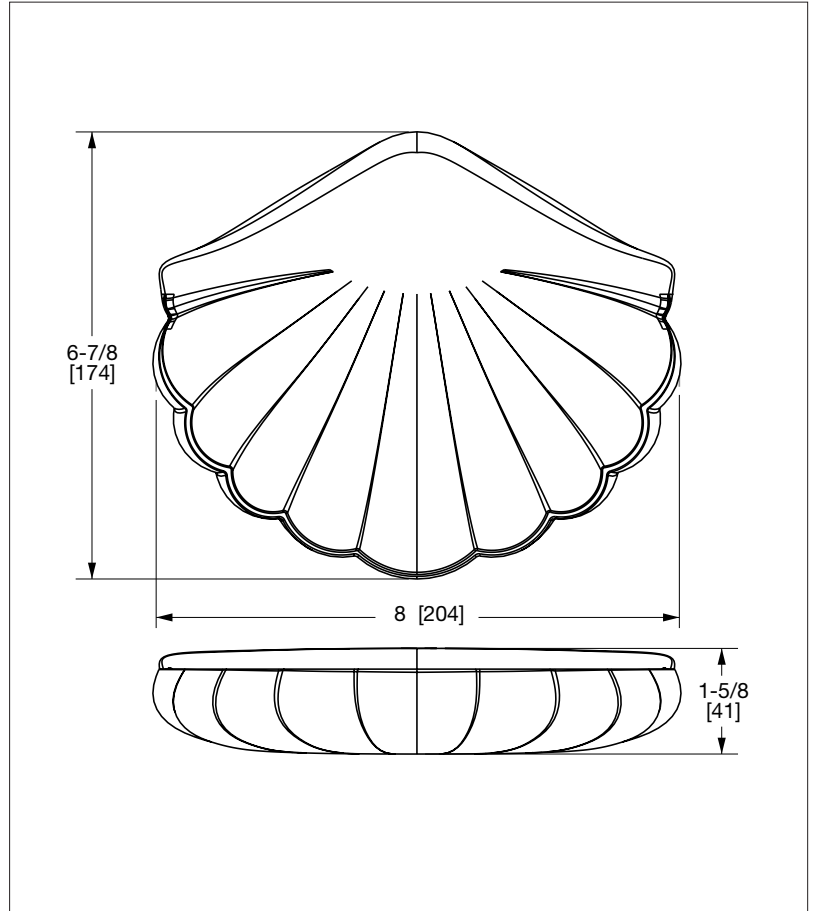

SHERLE WAGNER INTERNATIONAL

STONE SHELL SOAP DISH LARGE 3348-XXXX

PRODUCT FEATURES

- o Available in various Onyx, Semiprecious and Marble
- o Hand carved and polished
- o Tabletop use
- o Contact sales associate for custom stone options