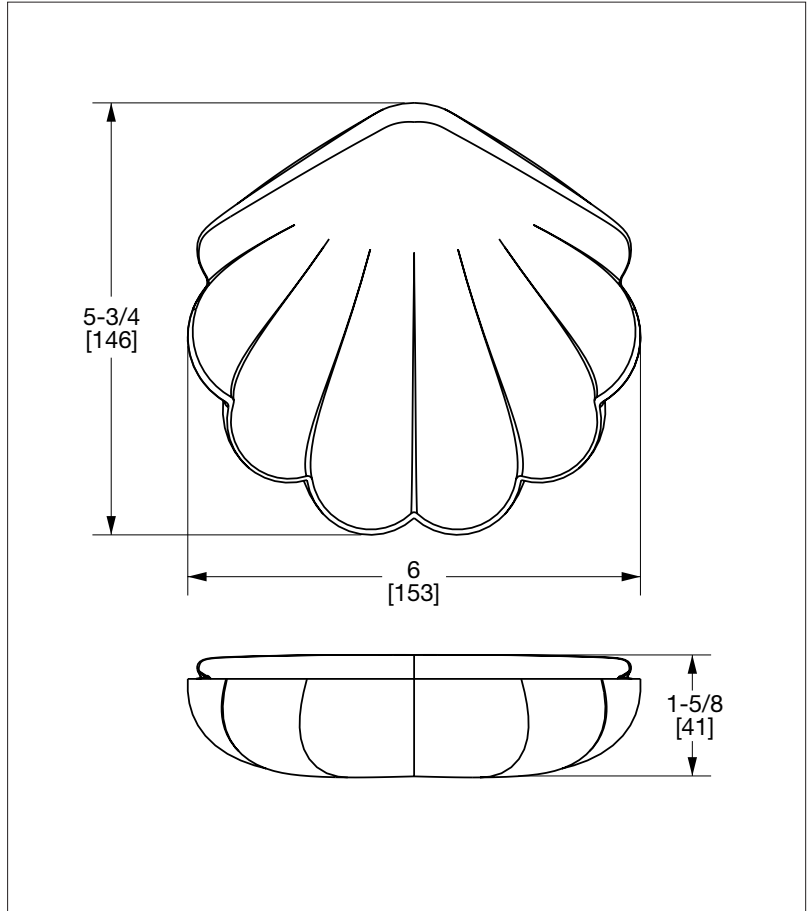

## STONE SHELL SOAP DISH SMALL 3347-XXXX

3348-GROX