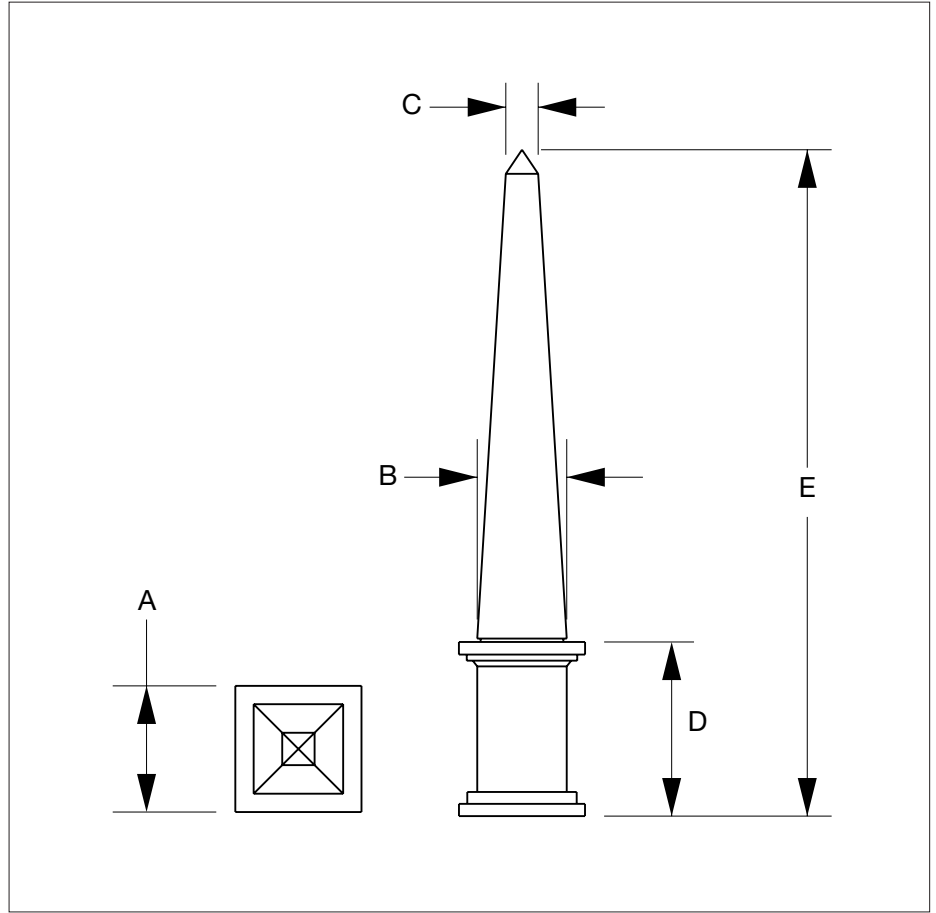

# SHERLE WAGNER INTERNATIONAL

**STONE OBELISK SMALL** 3346-S-XXXX  
**STONE OBELISK LARGE** 3346-L-XXXX

## PRODUCT FEATURES

- o Available in various Onyx, Semiprecious and Marble
- o Hand carved and polished
- o Tabletop use
- o Contact sales associate for custom stone options

SIZES	A	B	C	D	E
SMALL	2-15/16 [75]	2-3/16 [55]	13/16 [20]	4-3/16 [107]	16 [400]
LARGE	4-1/8 [105]	2-15/16 [75]	1-1/16 [27]	5-11/16 [145]	22 [555]