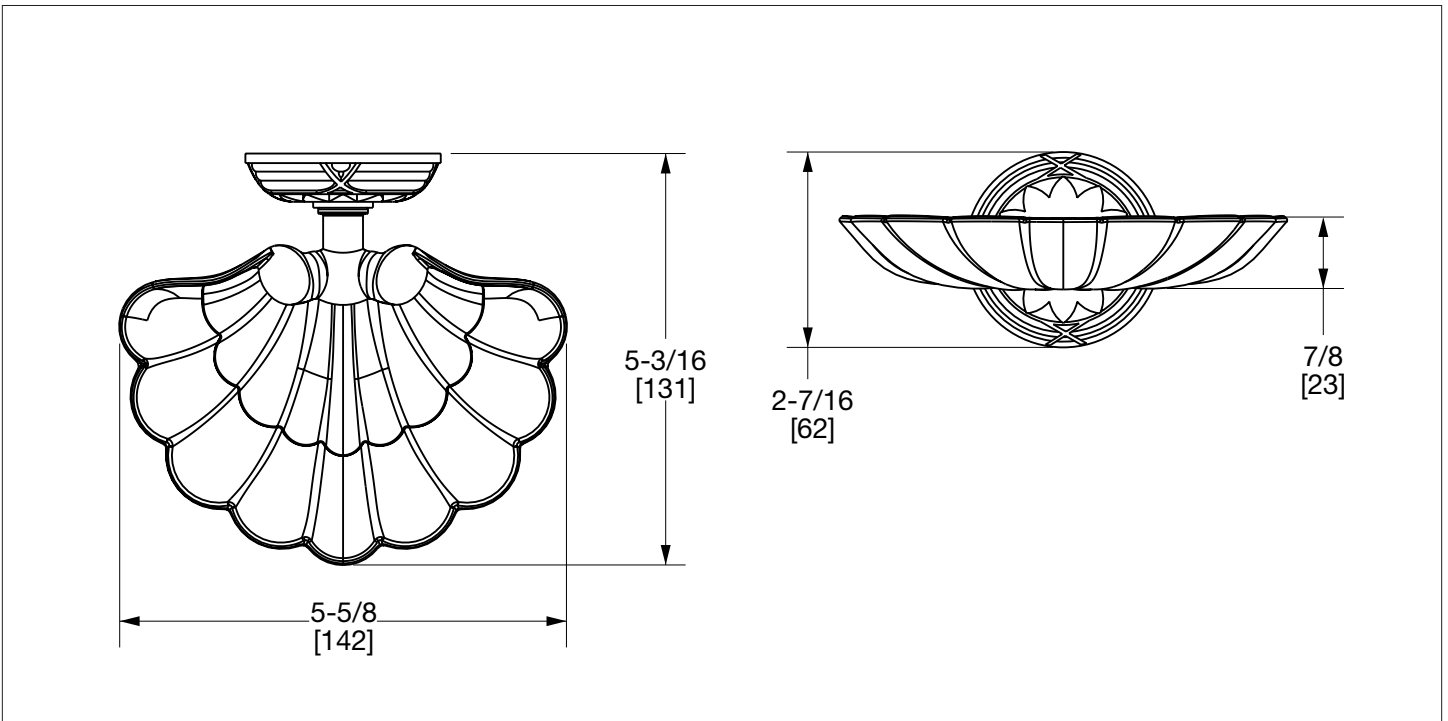

The measurements shown are for reference only. Products and specifications shown are subject to change without notice.

Rev C