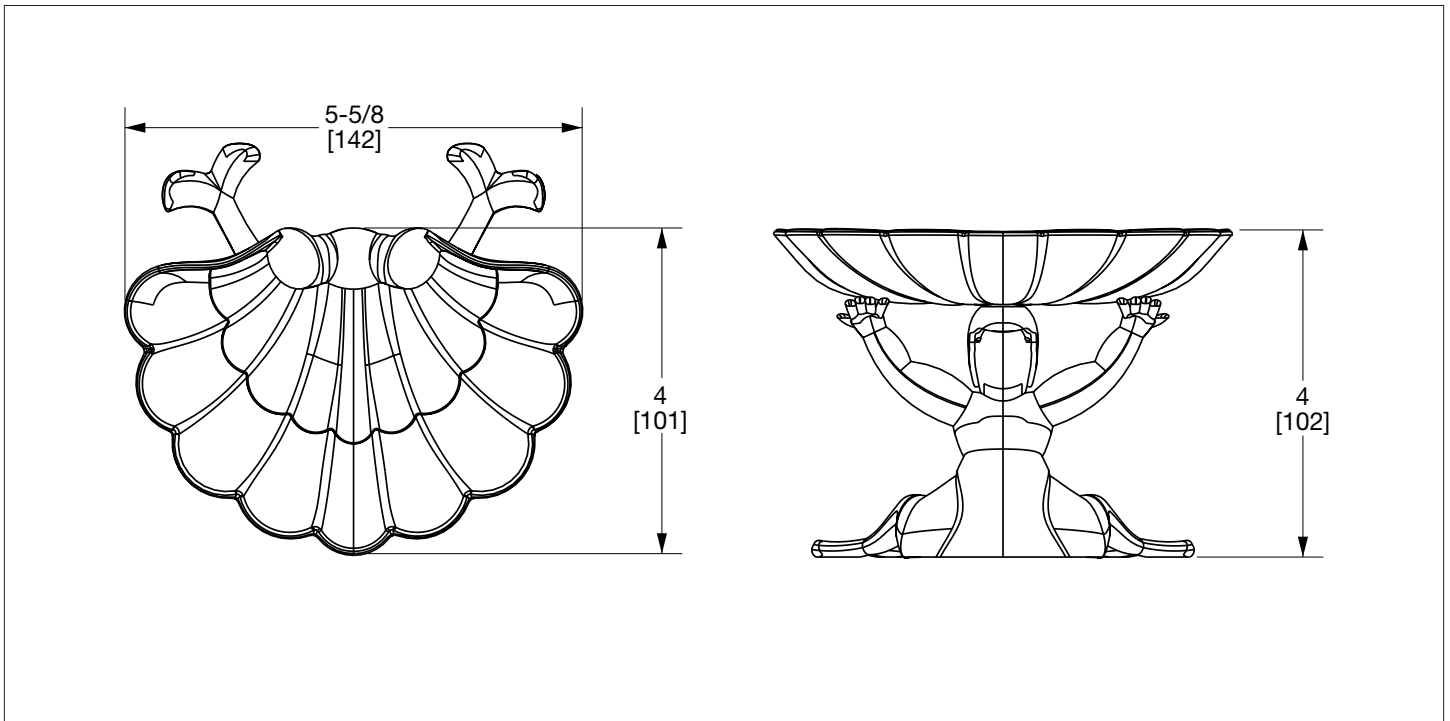

The measurements shown are for reference only. Products and specifications shown are subject to change without notice.

Rev A