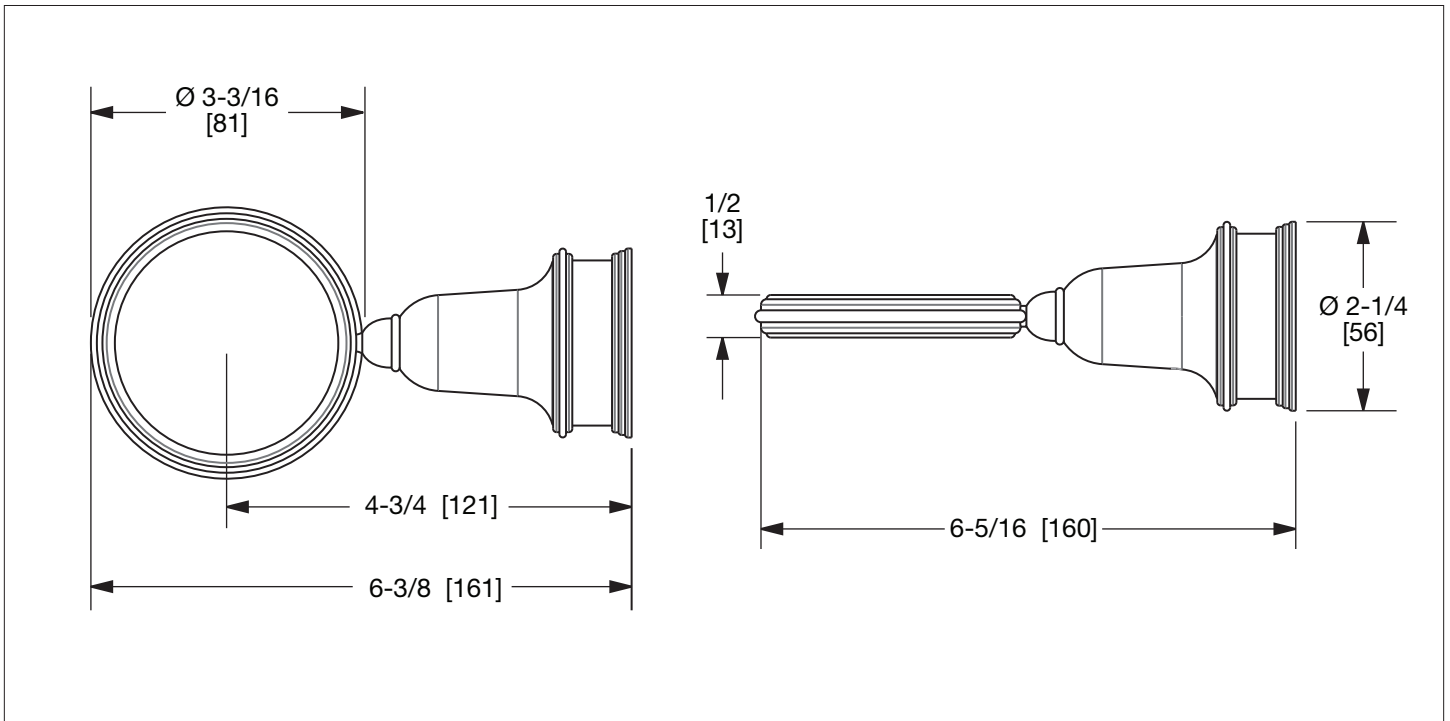

The measurements shown are for reference only. Products and specifications shown are subject to change without notice.

Rev A