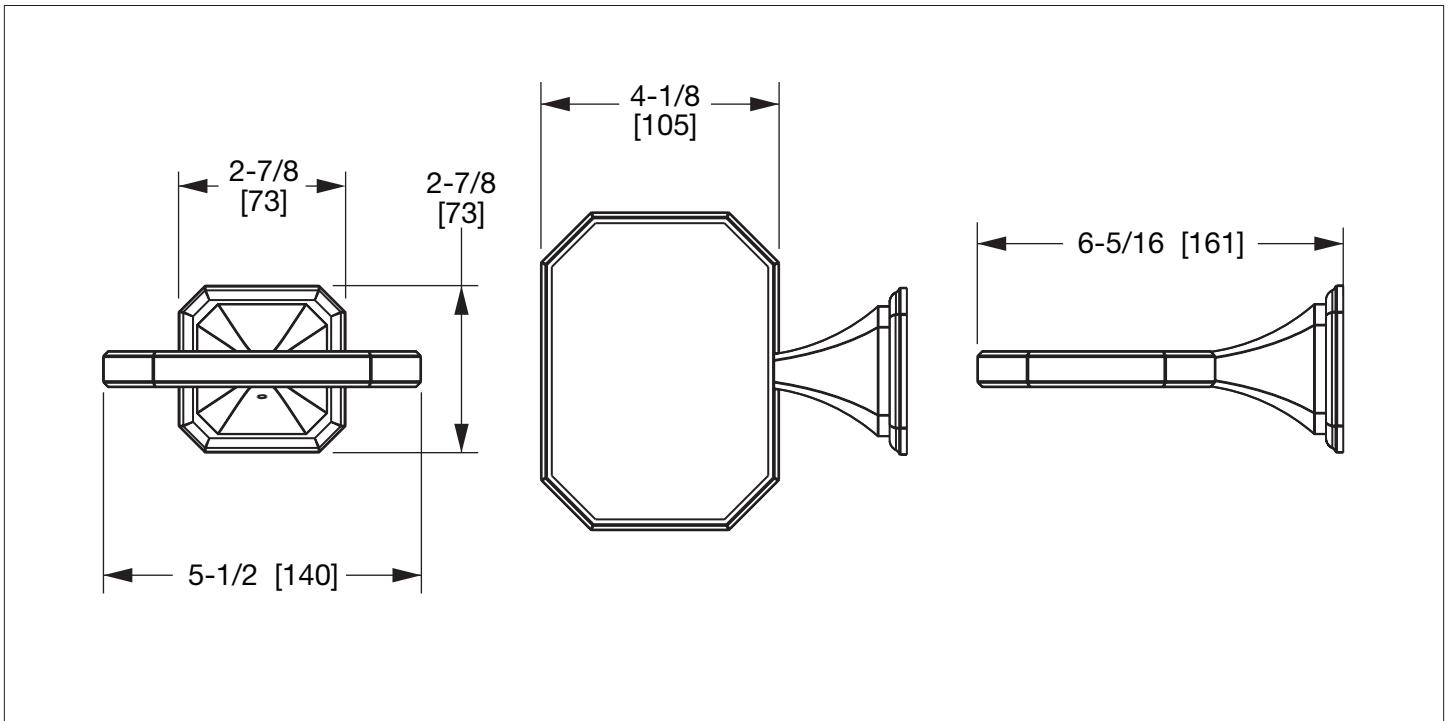

The measurements shown are for reference only. Products and specifications shown are subject to change without notice.

Rev B