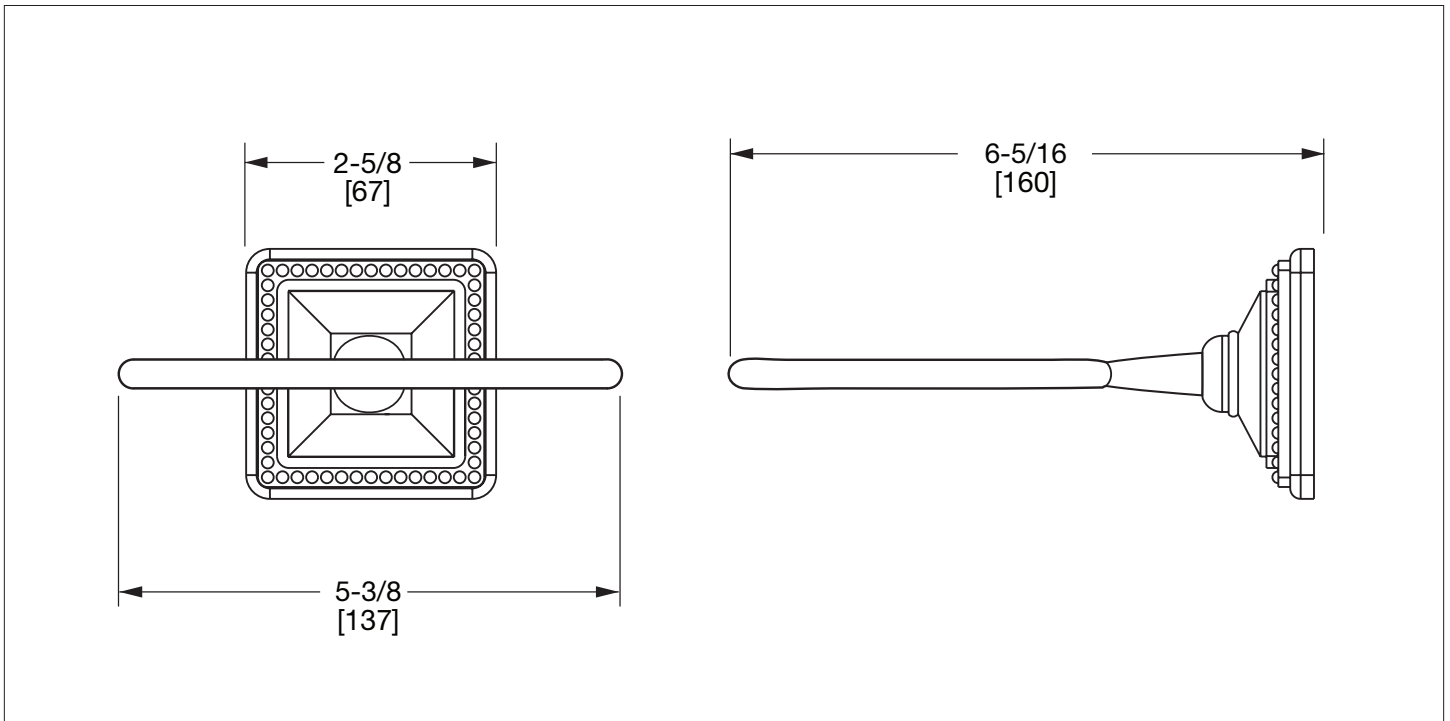

The measurements shown are for reference only. Products and specifications shown are subject to change without notice.

Rev A