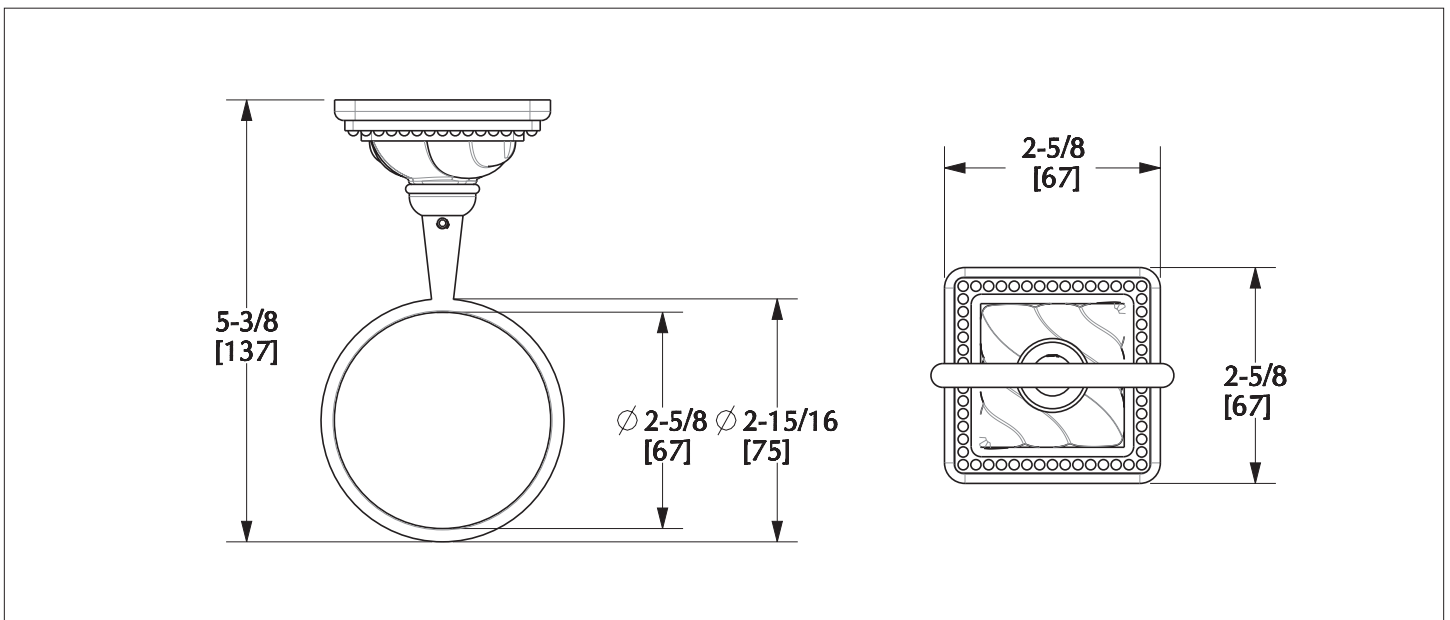

AVAILABLE SEMIPRECIOUS INSERTS

RKCR Rock Crystal	RSQU Rose Quartz	AMET Amethyst

The measurements shown are for reference only. Products and specifications shown are subject to change without notice.

Rev A