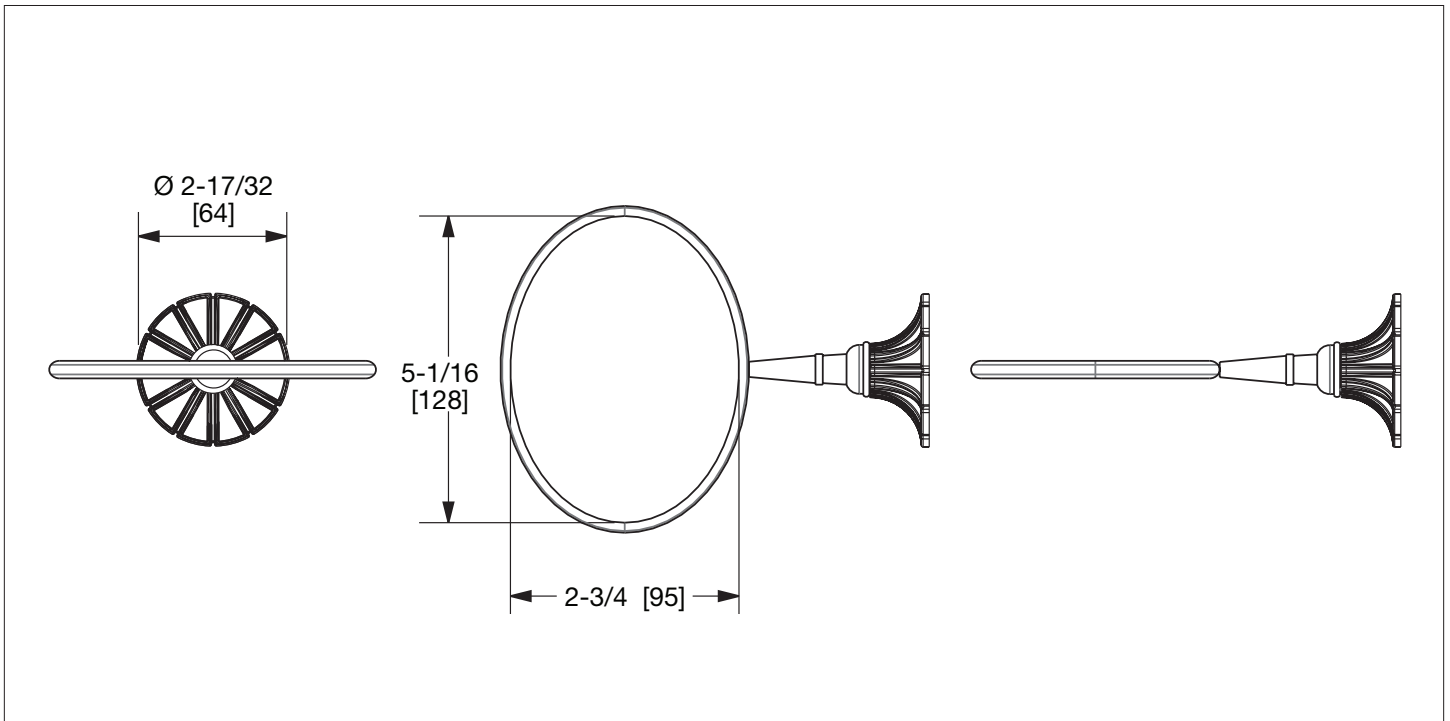

The measurements shown are for reference only. Products and specifications shown are subject to change without notice.

Rev A