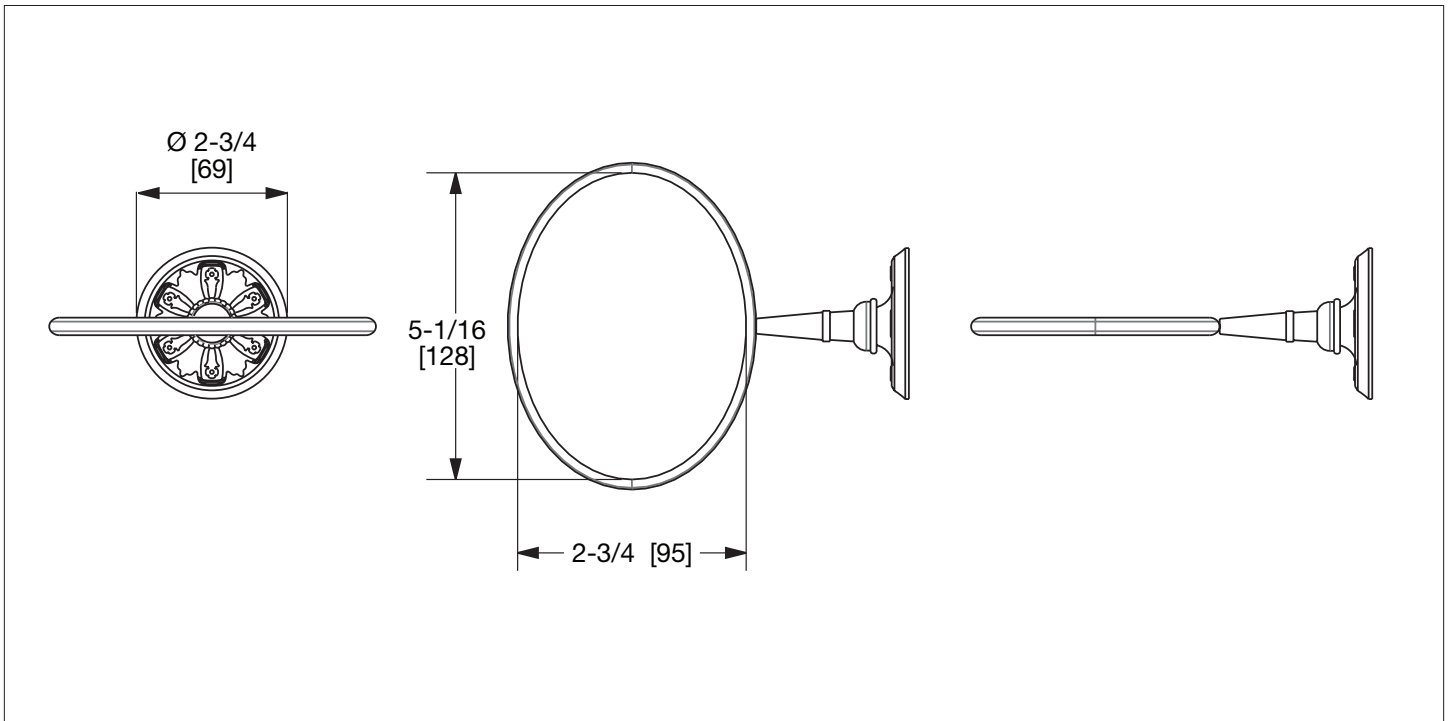

The measurements shown are for reference only. Products and specifications shown are subject to change without notice.

Rev A