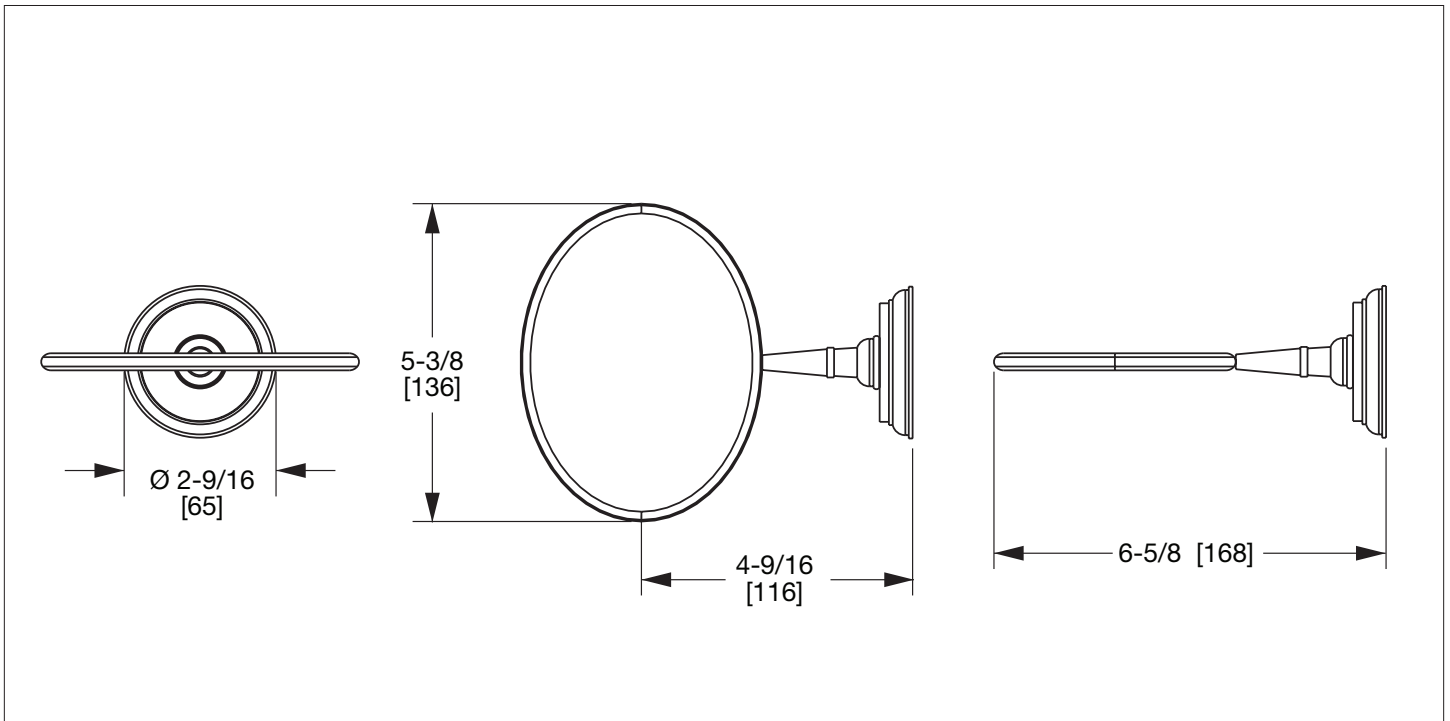

The measurements shown are for reference only. Products and specifications shown are subject to change without notice.

Rev B