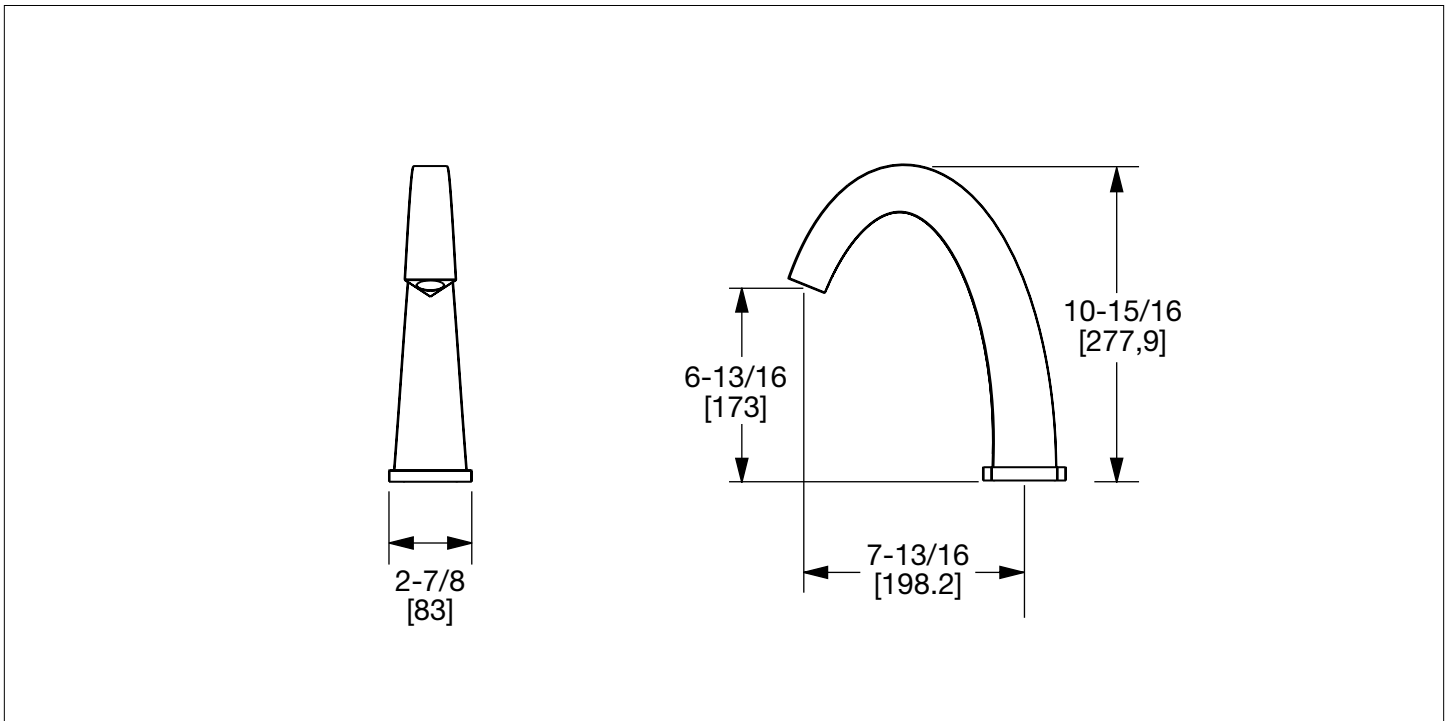

The measurements shown are for reference only. Products and specifications shown are subject to change without notice.

Rev A