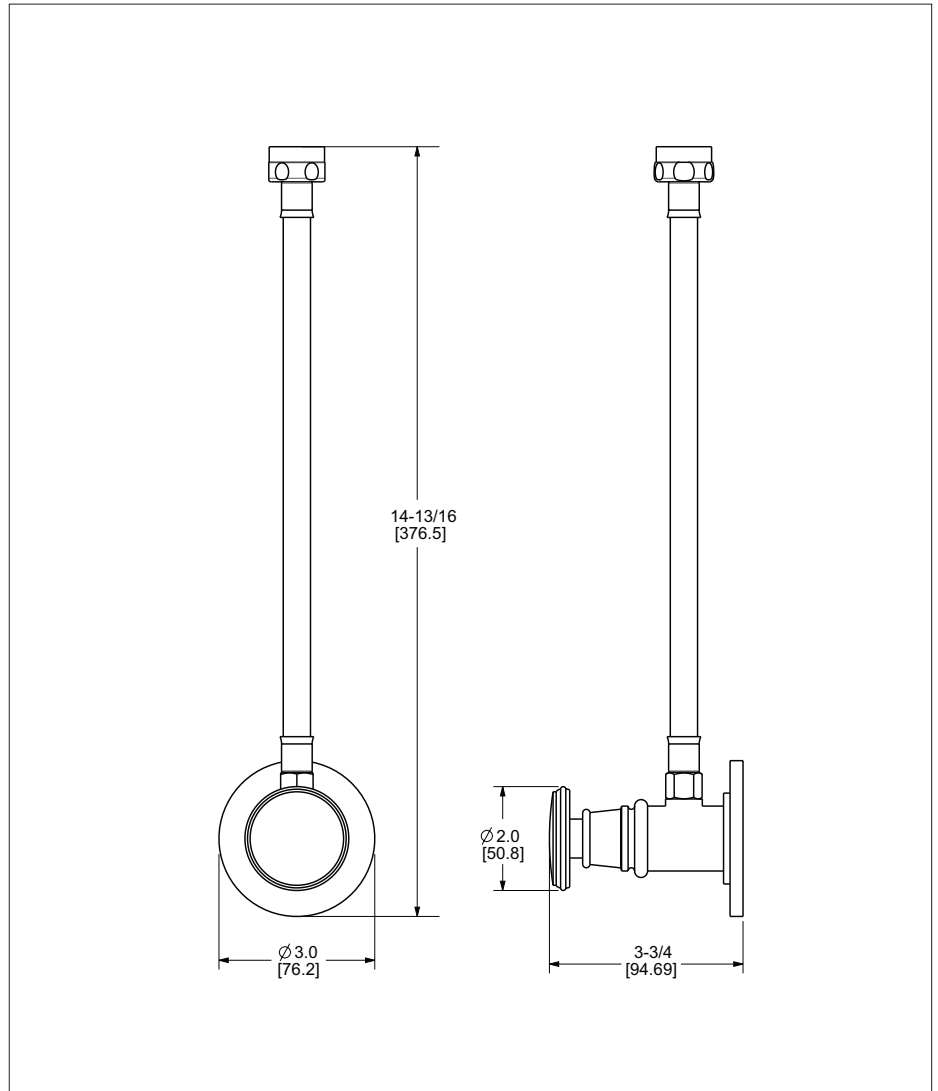

## STANDARD SINGLE SHUT-OFFS VALVE WITH HOSE FOR WATER CLOSET (WITH PLAIN KNOB) 2952-XX

### PRODUCT FEATURES

- o Available in all Sherle Wagner International finishes
- o Solid brass/bronze construction
- o For Water Closets
- o Includes 12" filler hose (not shown) with 7/8" BC and 3/8" C connections