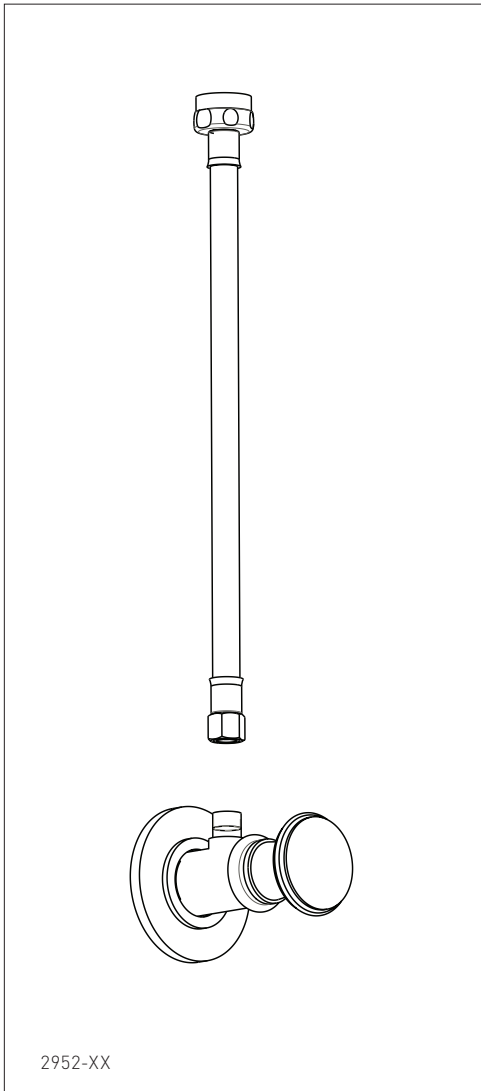

## STANDARD SINGLE SHUT-OFFS VALVE WITH HOSE FOR WATER CLOSET (WITH PLAIN KNOB) 2952-XX

### PRODUCT FEATURES

- o Available in all Sherle Wagner International finishes
- o Solid brass/bronze construction
- o For Water Closets
- o Includes 12" filler hose (not shown) with 7/8" BC and 3/8" C connections