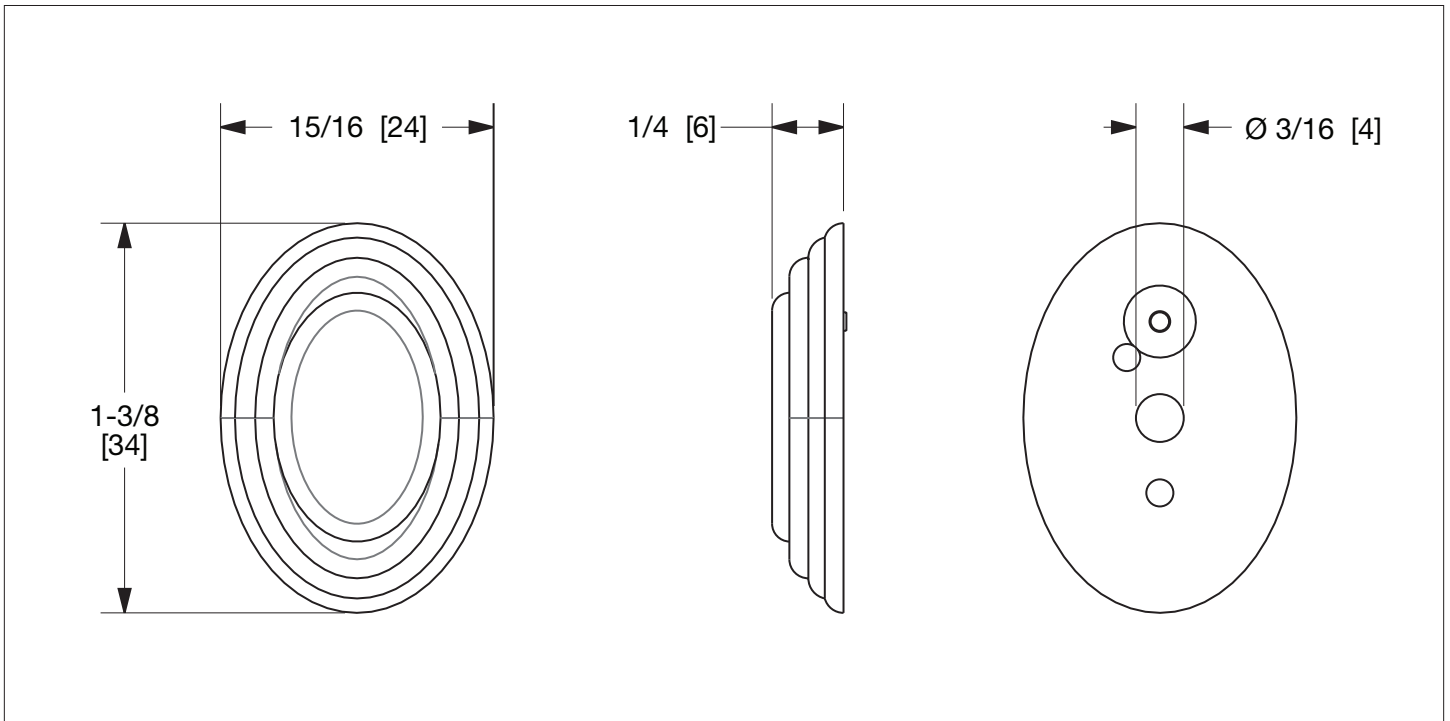

The measurements shown are for reference only. Products and specifications shown are subject to change without notice.

Rev A