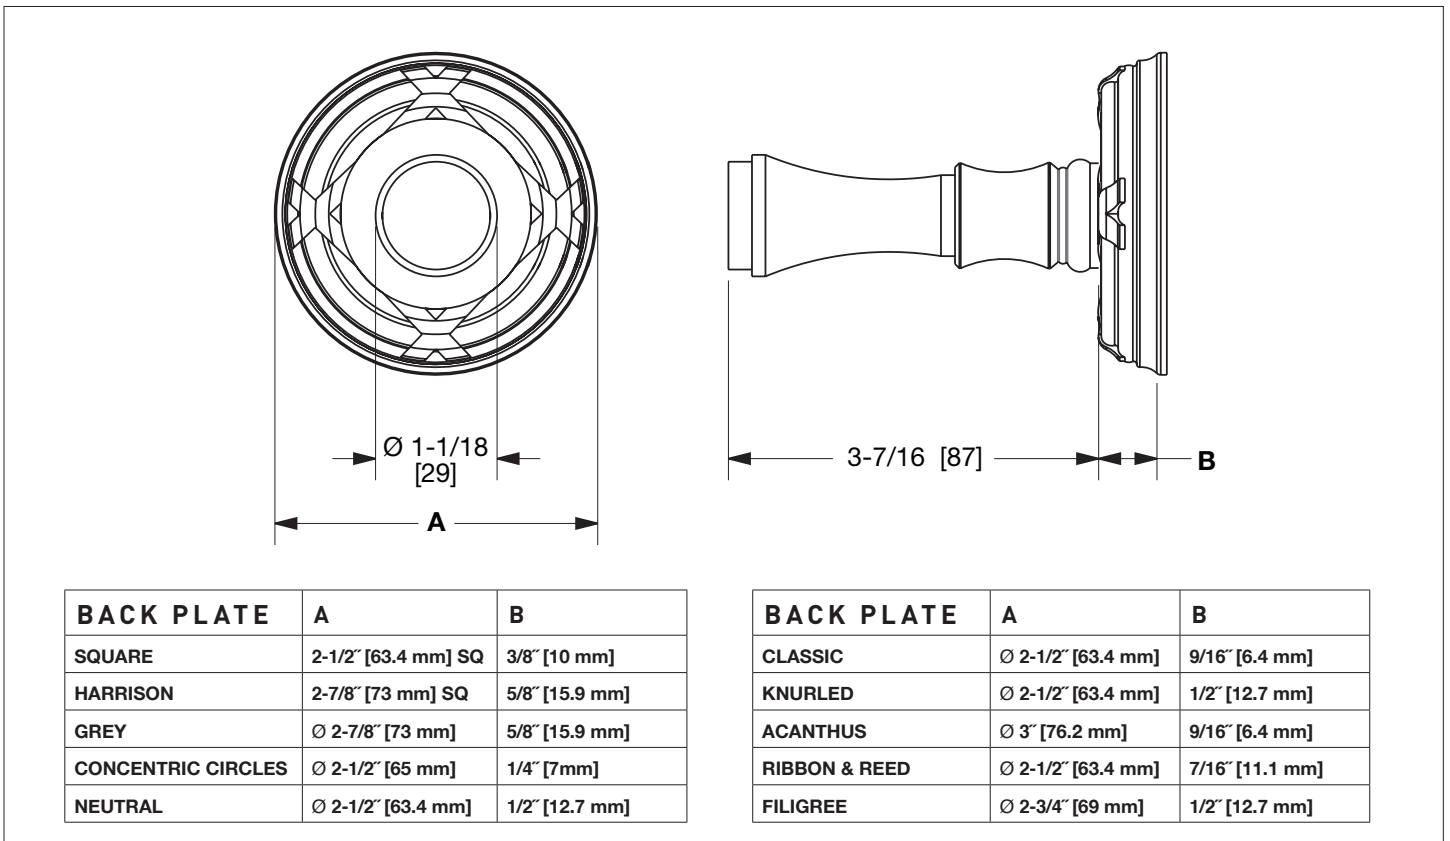

The measurements shown are for reference only. Products and specifications shown are subject to change without notice.

Rev A