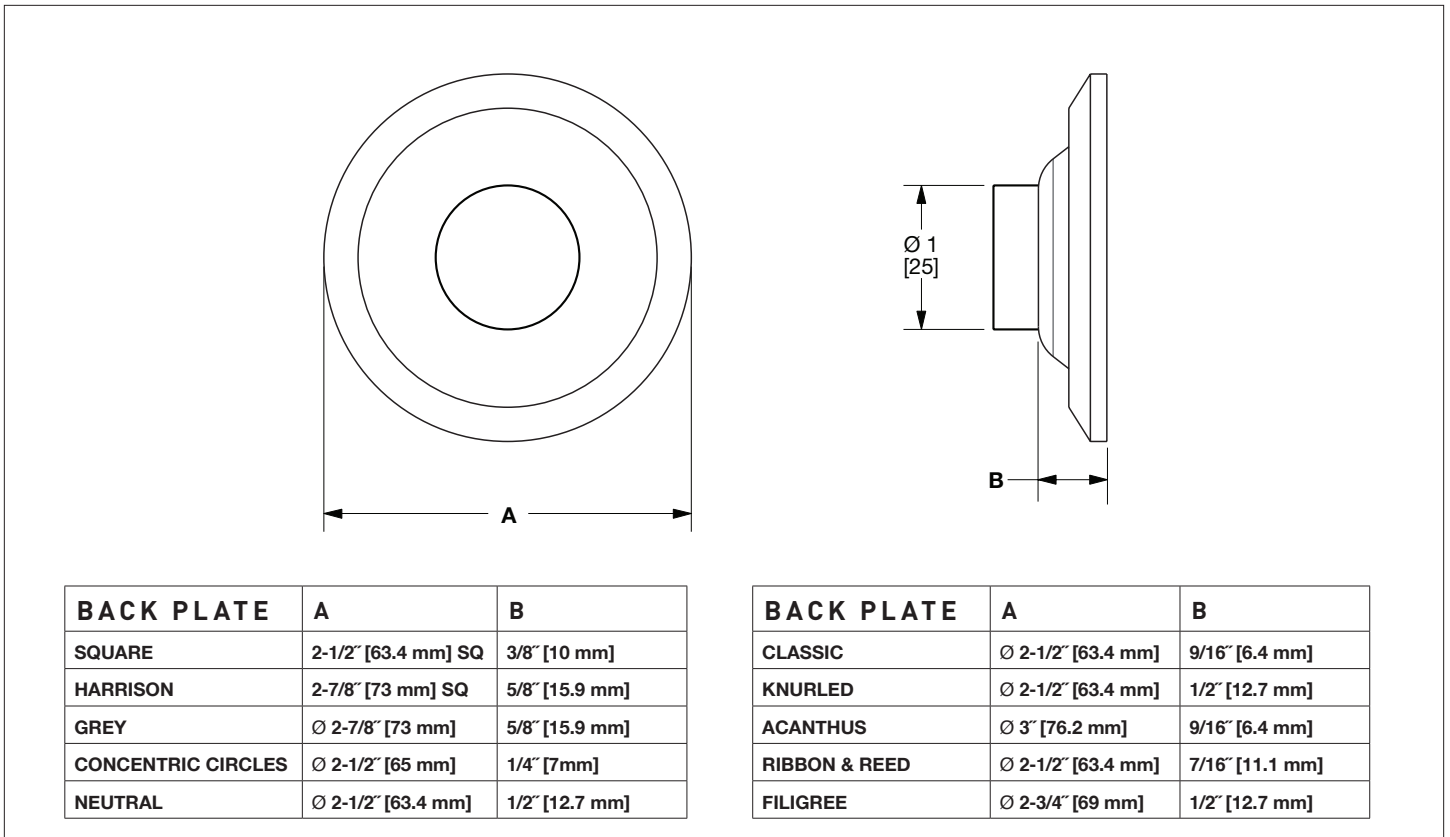

The measurements shown are for reference only. Products and specifications shown are subject to change without notice.

Rev A