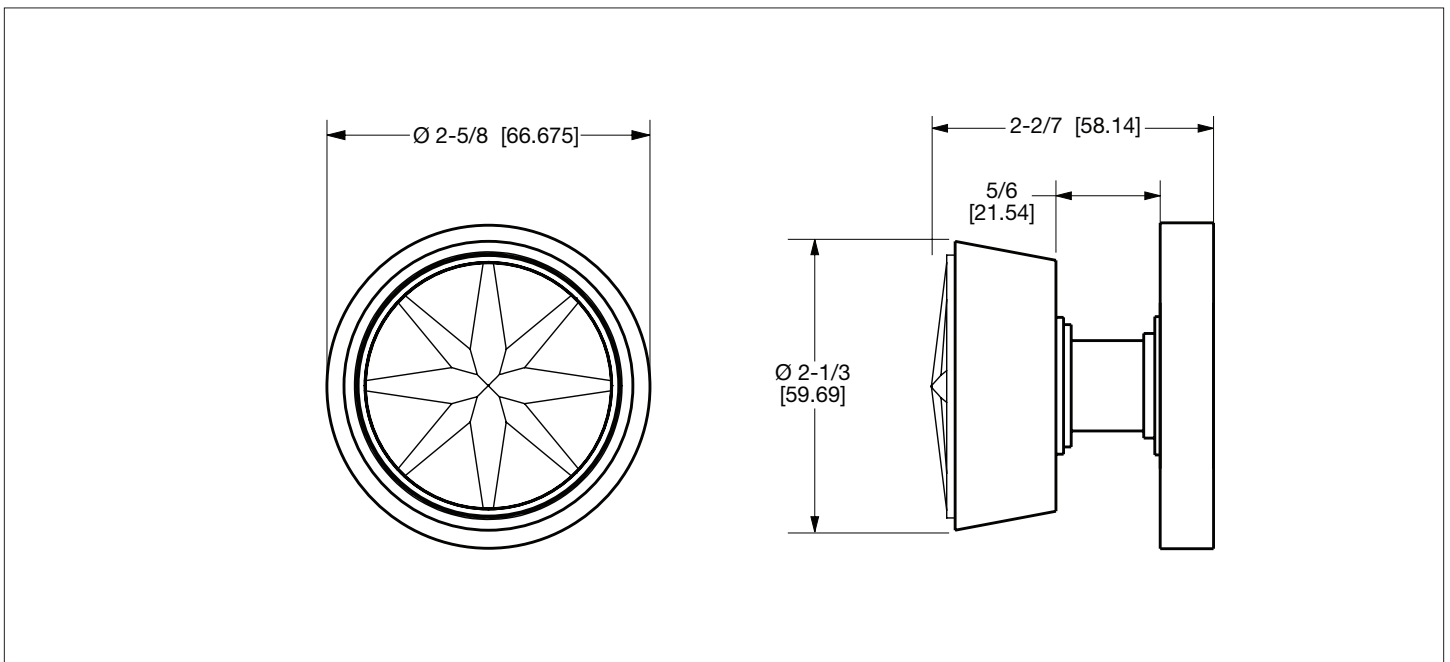

The measurements shown are for reference only. Products and specifications shown are subject to change without notice.

Rev A