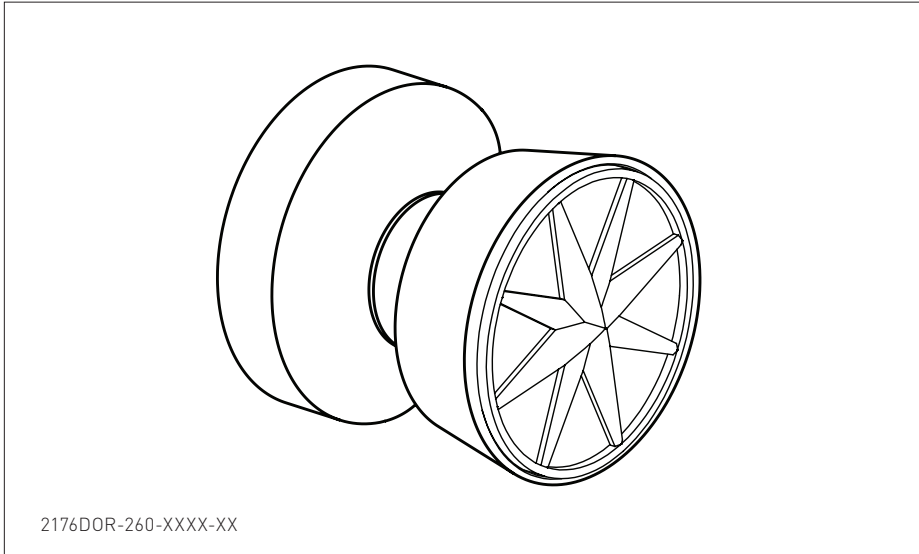

## CERAMIC INSERT COMPASS DOOR KNOB WITH 2-5/8" ROSE 2176DOR-260-XXXX-XX

### PRODUCT FEATURES

- o Available in all Sherle Wagner International finishes
- o Solid brass/bronze construction
- o Includes mounting hardware
- o Inquire for custom spindles applications
- o Requires 7.3 mm spindle
- o Available with variety of colors and patterns, contact SWI representative for details