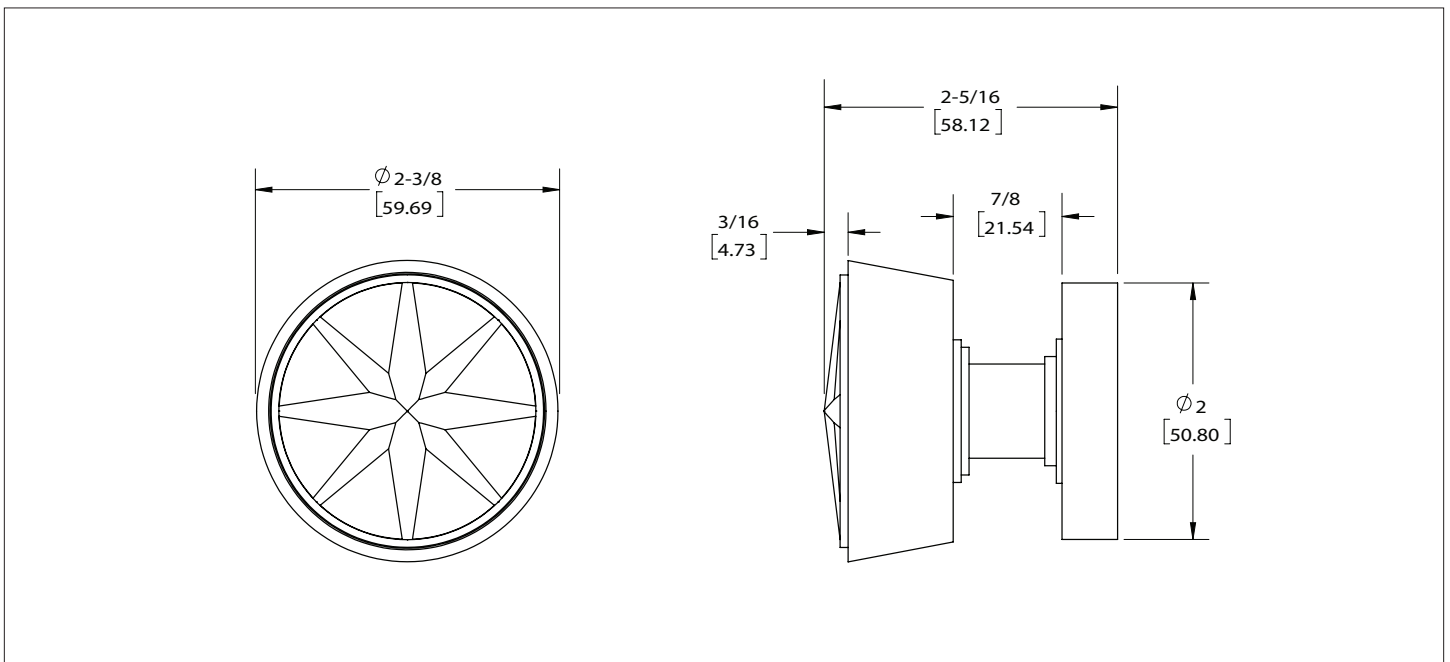

The measurements shown are for reference only. Products and specifications shown are subject to change without notice.

Rev A