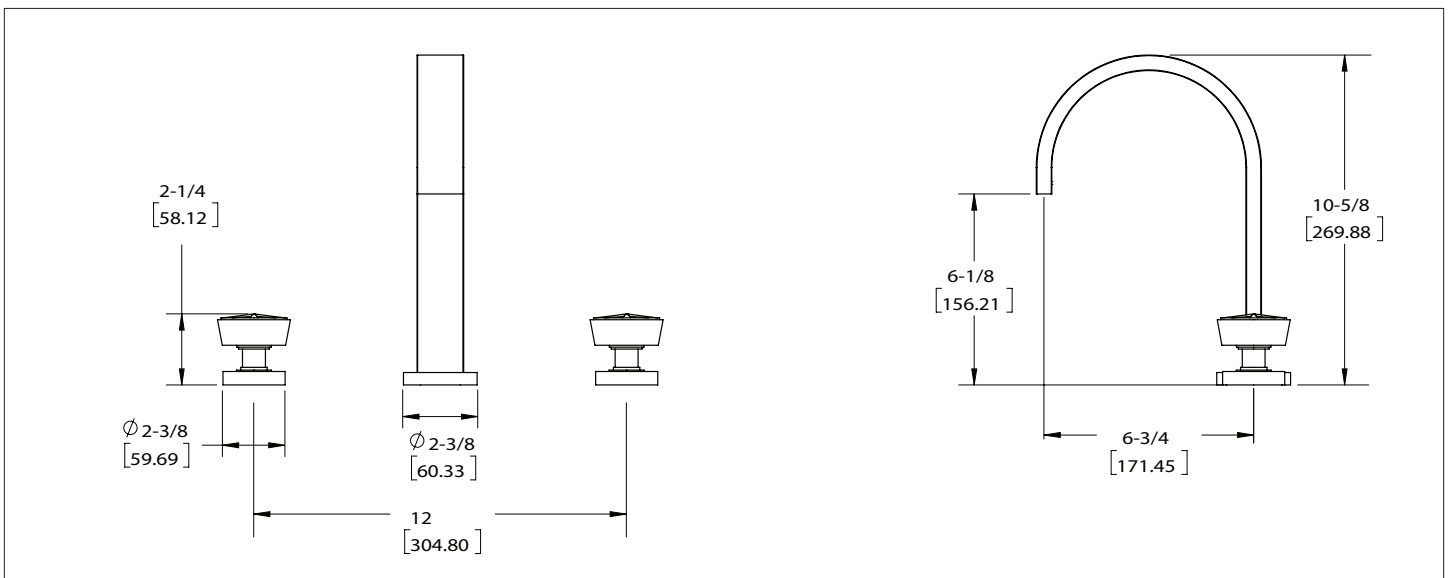

The measurements shown are for reference only. Products and specifications shown are subject to change without notice.

Rev A