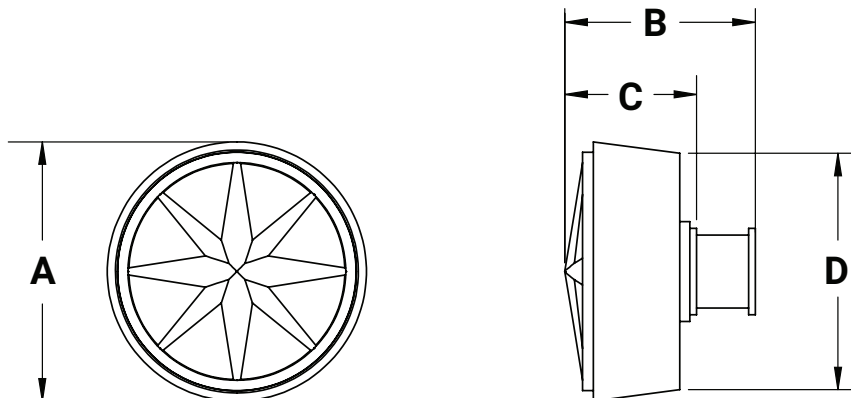

SHOWN: 2076A-1-LAPI-PN, 2076A-114-BRTI-PN AND 2076A-112-PKOX-PN

PRODUCT FEATURES

- o Available in all Sherle Wagner International finishes
- o Solid brass/bronze construction
- o Includes mounting hardware
- o Available in different sizes
- o Refer to stone chart for standard stone insert, contact SWI representative for custom stone options

ITEM	A	B	C	D
SMALL	Ø 1" [25.4 mm]	1-1/8" [28.47 mm]	5/8" [16.41 mm]	Ø 7/8" [22.32 mm]
MEDIUM	Ø 1-1/4" [31.75 mm]	1-1/4" [31.95 mm]	3/4" [18.03 mm]	Ø 1-1/8" [28.41 mm]
LARGE	Ø 1-1/2" [38.1 mm]	1-1/4" [32 mm]	3/4" [19.05 mm]	Ø 1-3/8" [34.46 mm]