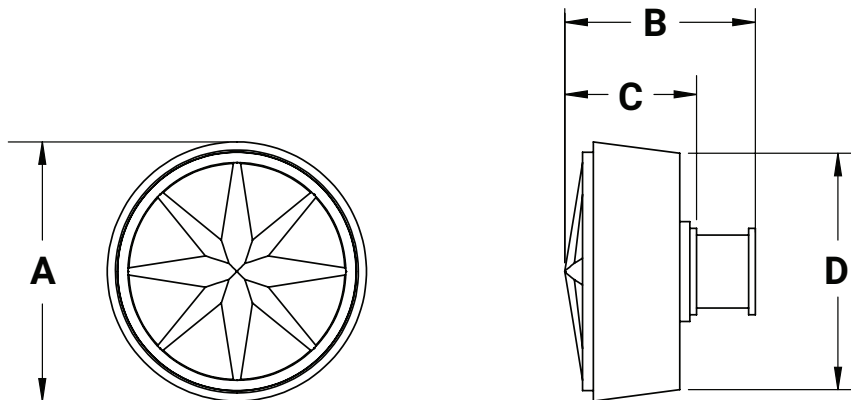

SHOWN: 2076A-1-RD01-PN, 2076A-114-YL01-PN AND 2076A-112-BL01-PN

PRODUCT FEATURES

- o Available in all Sherle Wagner International finishes
- o Solid brass/bronze construction
- o Includes mounting hardware
- o Available in different sizes
- o Available with variety of ceramic colors and patterns

ITEM	A	B	C	D
SMALL	Ø 1" [25.4 mm]	1-1/8" [28.47 mm]	5/8" [16.41 mm]	Ø 7/8" [22.32 mm]
MEDIUM	Ø 1-1/4" [31.75 mm]	1-1/4" [31.95 mm]	3/4" [18.03 mm]	Ø 1-1/8" [28.41 mm]
LARGE	Ø 1-1/2" [38.1 mm]	1-1/4" [32 mm]	3/4" [19.05 mm]	Ø 1-3/8" [34.46 mm]