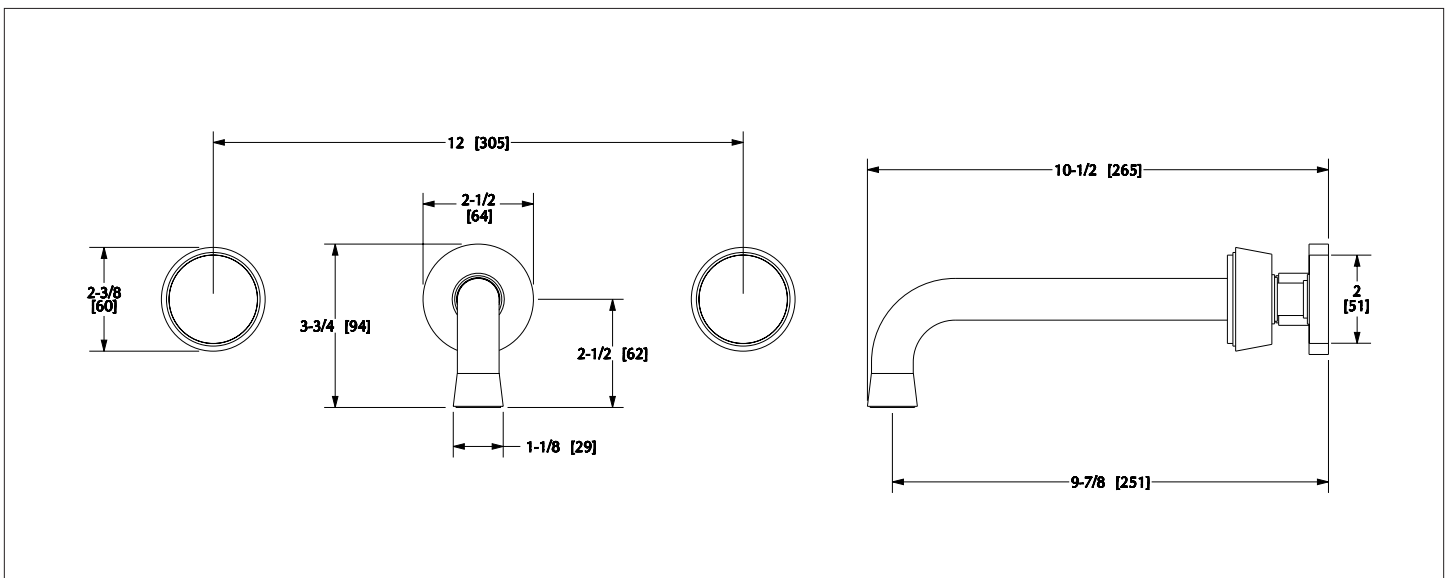

The measurements shown are for reference only. Products and specifications shown are subject to change without notice.

Rev A