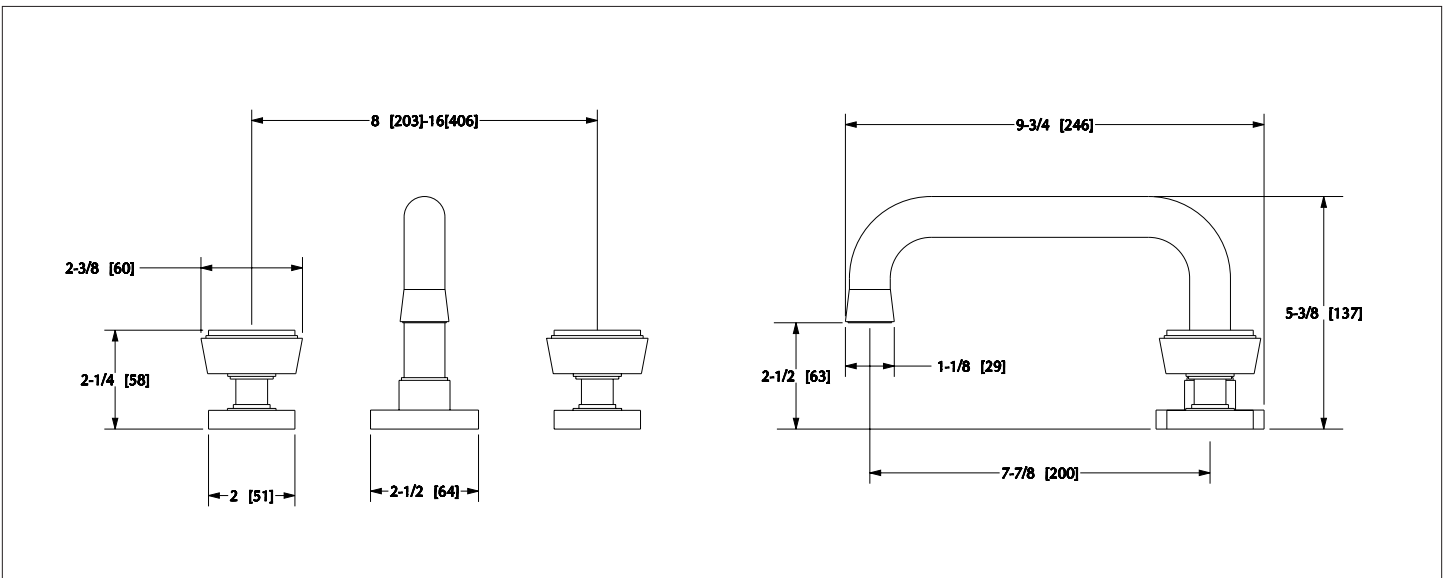

SHERLE WAGNER INTERNATIONAL

DORIAN CERAMIC INSERT KNOB DECK MOUNT TUB SET 2175DKT806-XXXX-XX

2175DKT806-BL01-HP

PRODUCT FEATURES

- o Available in all Sherle Wagner International finishes
- o Solid brass/bronze construction
- o Full flow
- o Includes (2) 1/2" washerless 1/4 turn ceramic valves
- o Includes (2) flexible hoses 1/2" FIP x 1/2" FIP x 12" length
- o Recommended 12" spread, can be installed 8"-16"
- o Includes gaskets and tee fitting
- o Available with various ceramic glaze inserts

The measurements shown are for reference only. Products and specifications shown are subject to change without notice.

Rev A