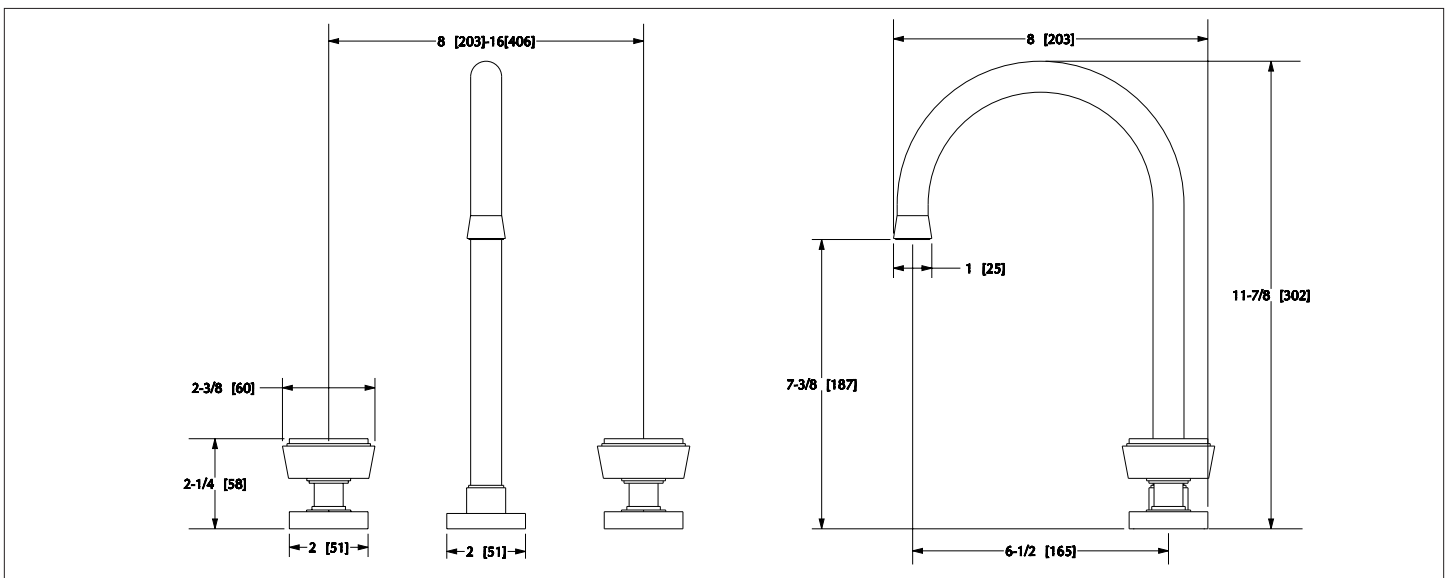

SHERLE WAGNER INTERNATIONAL

DORIAN STONE INSERT KNOB BAR SET 2175BAR808-X-XXXX-XX

PRODUCT FEATURES

- o Available in all Sherle Wagner International finishes
- o Solid brass/bronze construction
- o 1.0 gpm (3.8 L/min) flow rate
- o Includes (2) 1/2" washerless 1/4 turn ceramic cartridges
- o Includes (2) flexible hoses 1/2" FIP x 1/2" FIP x 12" length
- o Includes gaskets and tee fitting
- o Includes Lift & turn with overflow waste assembly. Push pop-up or strainer waste assembly optional
- o Recommended 12" spread. Can be installed 8"-16"
- o Refer to stone chart for standard stone insert, contact sales associate for custom stone options
- o Spout (X) options: Available in Swivel (S) or Fixed (F), contact sales associate for details

The measurements shown are for reference only. Products and specifications shown are subject to change without notice.

Rev A