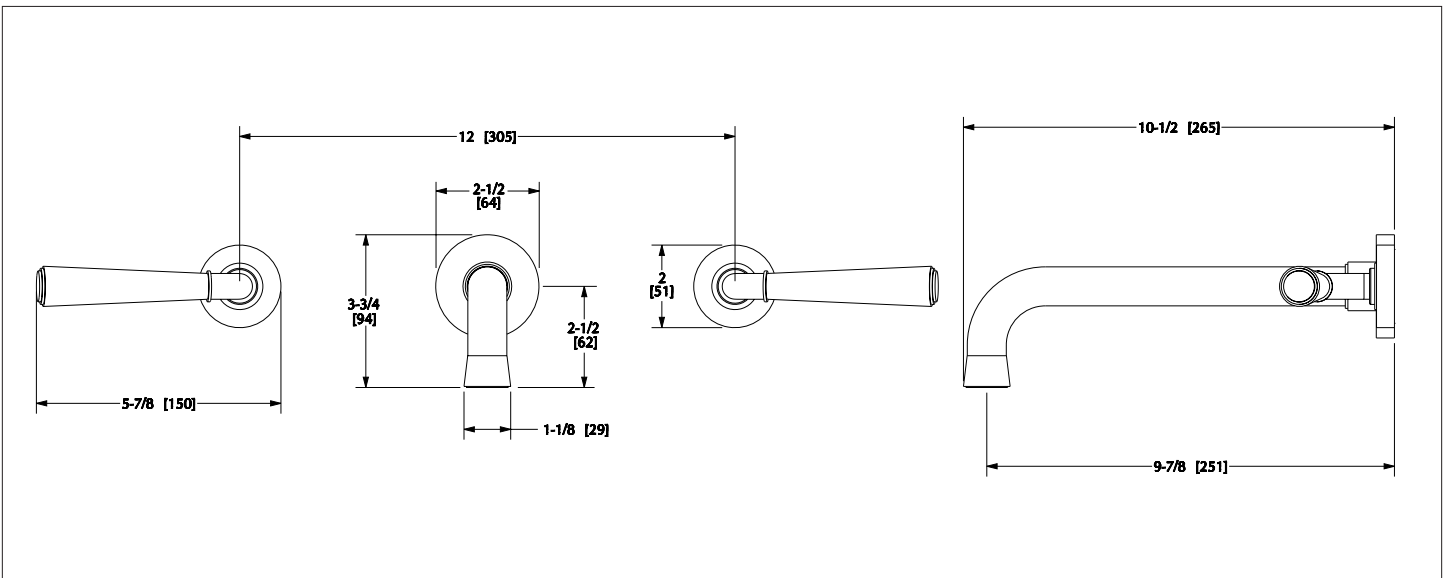

SHERLE WAGNER INTERNATIONAL

DORIAN II STONE LEVER WALL MOUNT TUB SET 2171TUB806-XXXX-XX

2171TUB806-BRTI-HP

PRODUCT FEATURES

- o Available in all Sherle Wagner International finishes
- o Solid brass/bronze construction
- o Full flow
- o Recommended 12" spread. Can be installed 8"-16"
- o In-wall valves sold separately, contact sales associate for details
- o Refer to stone chart for standard stone insert, contact sales associate for custom stone options

The measurements shown are for reference only. Products and specifications shown are subject to change without notice.

Rev A