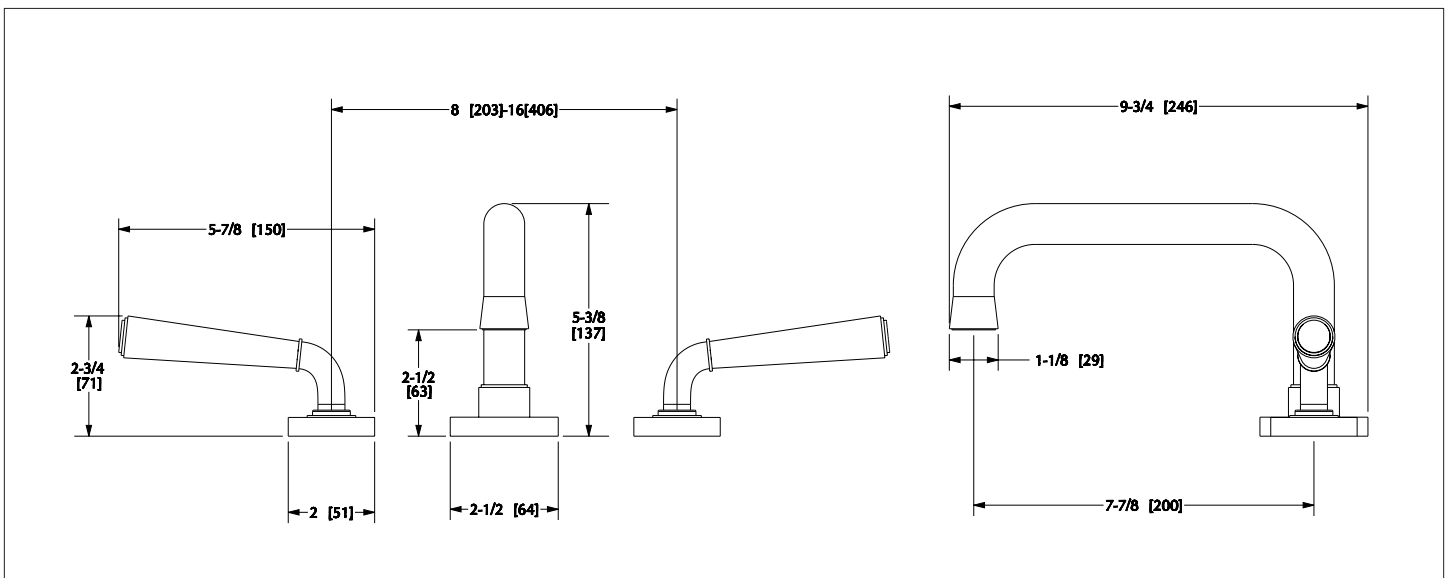

The measurements shown are for reference only. Products and specifications shown are subject to change without notice.

Rev A