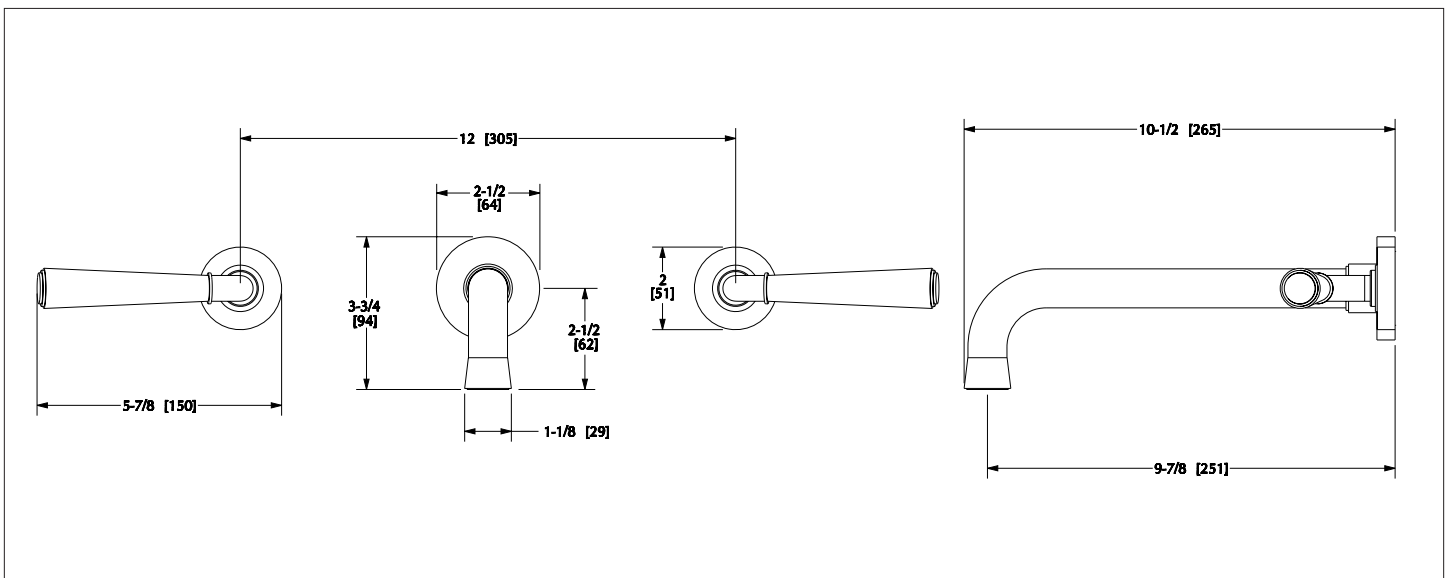

SHERLE WAGNER INTERNATIONAL

DORIAN STONE INSERT LEVER WALL MOUNT TUB SET 2170TUB806-XXXX-XX

PRODUCT FEATURES

- o Available in all Sherle Wagner International finishes
- o Solid brass/bronze construction
- o Full flow
- o Recommended 12" spread. Can be installed 8"-16"
- o In-wall valves sold separately, contact sales associate for details
- o Refer to stone chart for standard stone insert, contact sales associate for custom stone options

The measurements shown are for reference only. Products and specifications shown are subject to change without notice.

Rev A