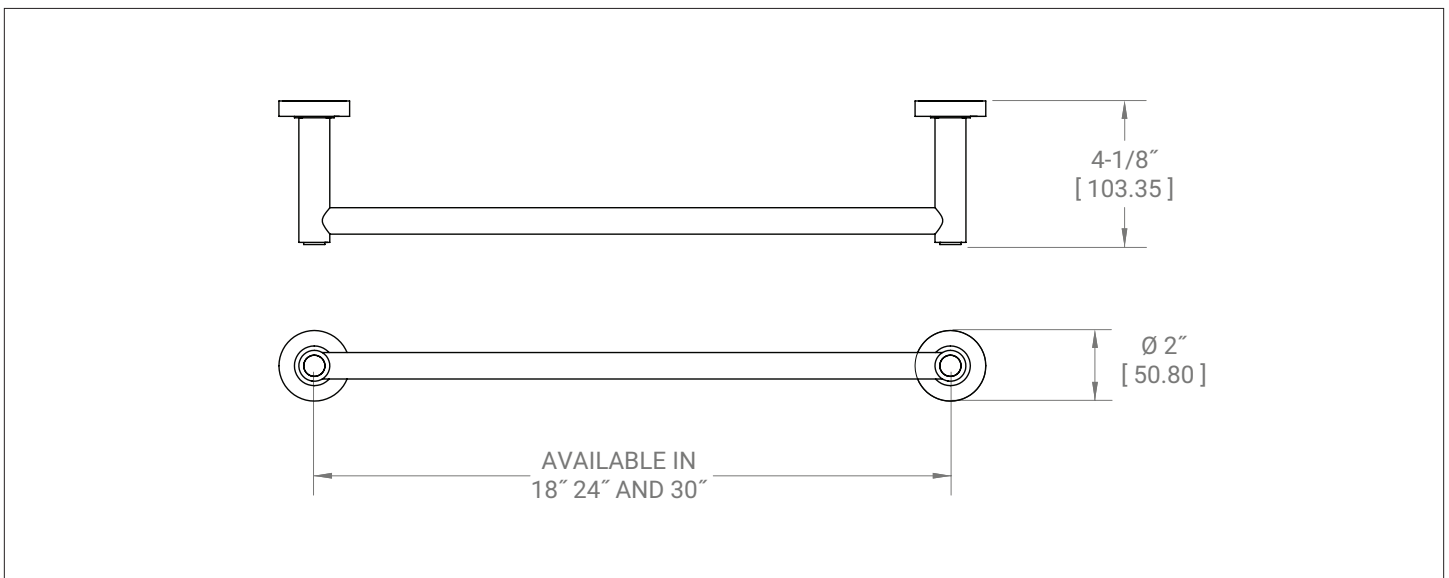

The measurements shown are for reference only. Products and specifications shown are subject to change without notice.

Rev A