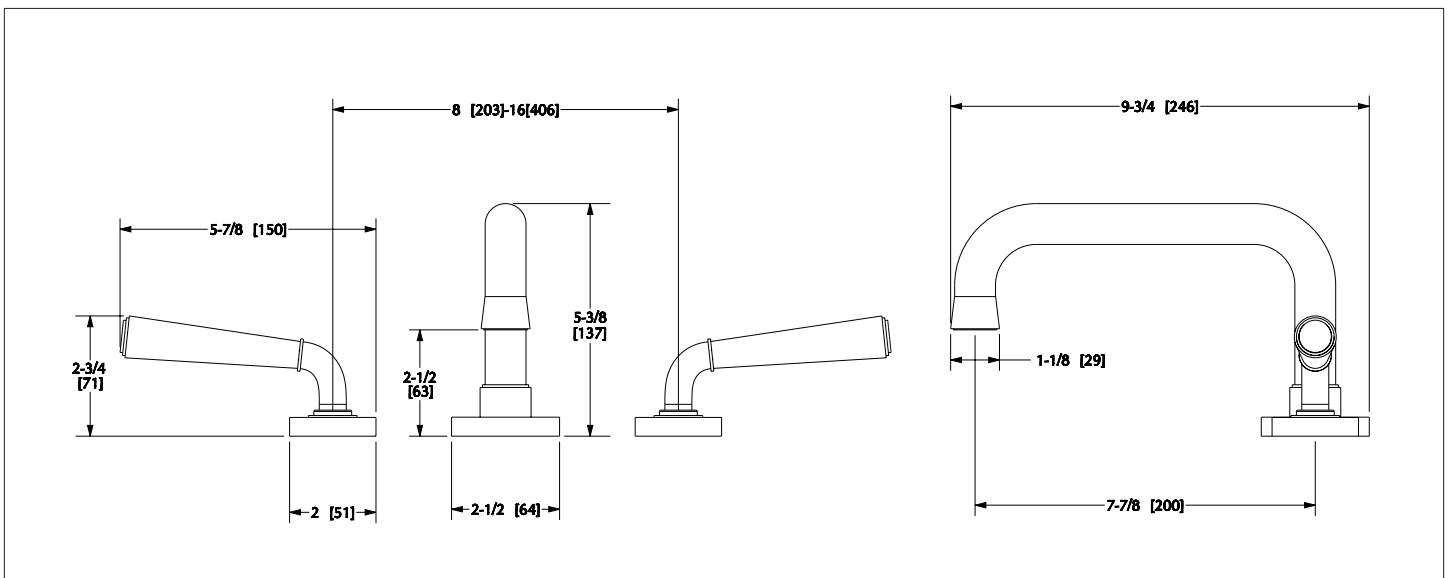

The measurements shown are for reference only. Products and specifications shown are subject to change without notice.

Rev A