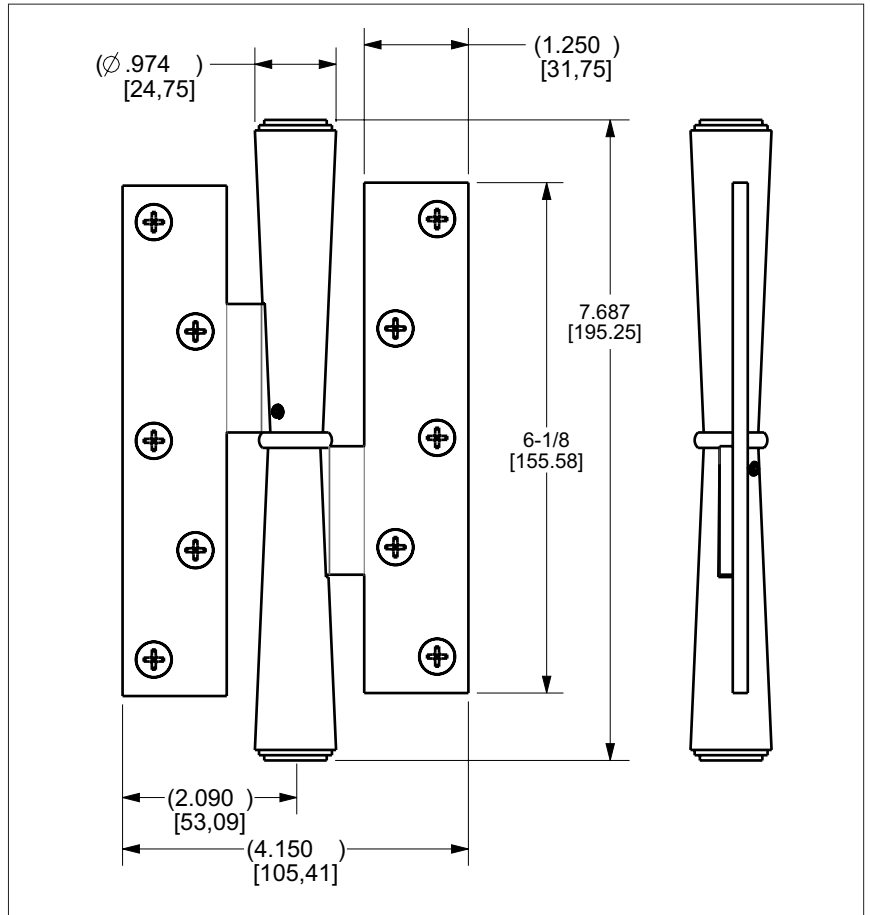

SHERLE WAGNER INTERNATIONAL

STONE INSERT DORIAN STANDARD HINGE 1-1/4" STRAP 2170-HNGE-114-ZZ-XXXX-XX
STONE INSERT DORIAN HEAVY DUTY HINGE 1-1/4" STRAP 2170-HNGE-HD-ZZ-XXXX-XX

PRODUCT FEATURES

- o Available in all Sherle Wagner International finishes
- o Solid brass/bronze construction
- o Includes mounting hardware
- o Specify RH right hand, or LH left hand when ordering
- o Refer to stone chart for standard stone insert, contact sales associate for custom stone options

The measurements shown are for reference only. Products and specifications shown are subject to change without notice.

Rev A