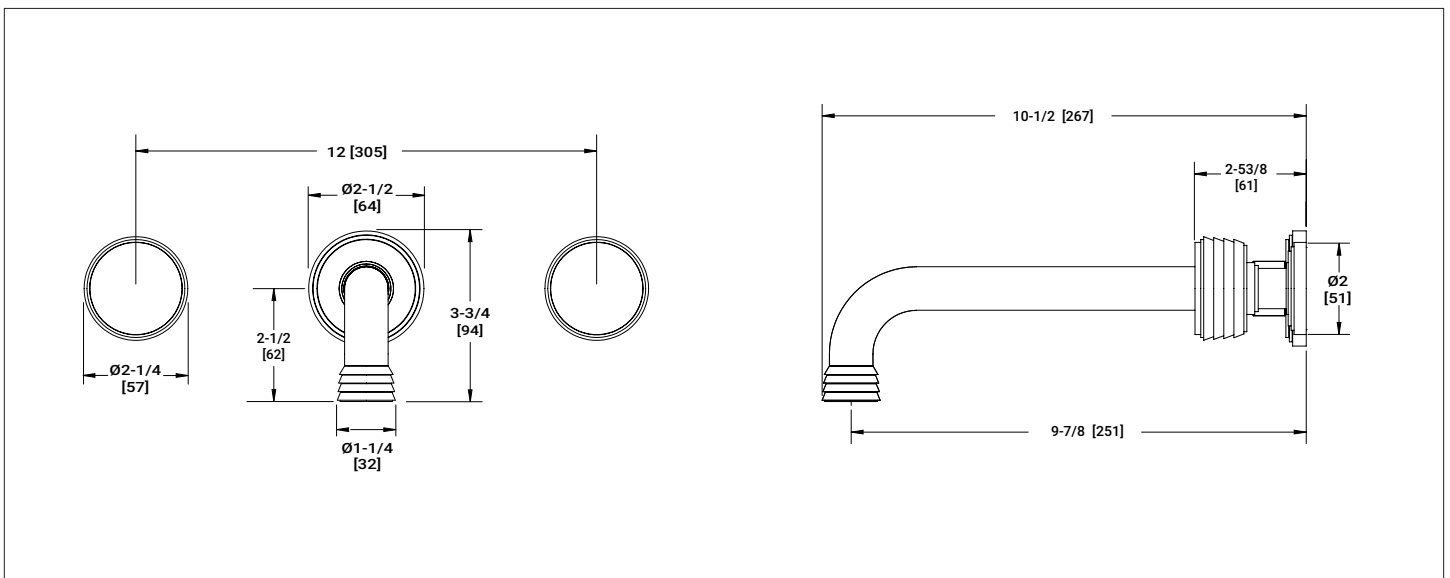

The measurements shown are for reference only. Products and specifications shown are subject to change without notice.

Rev A