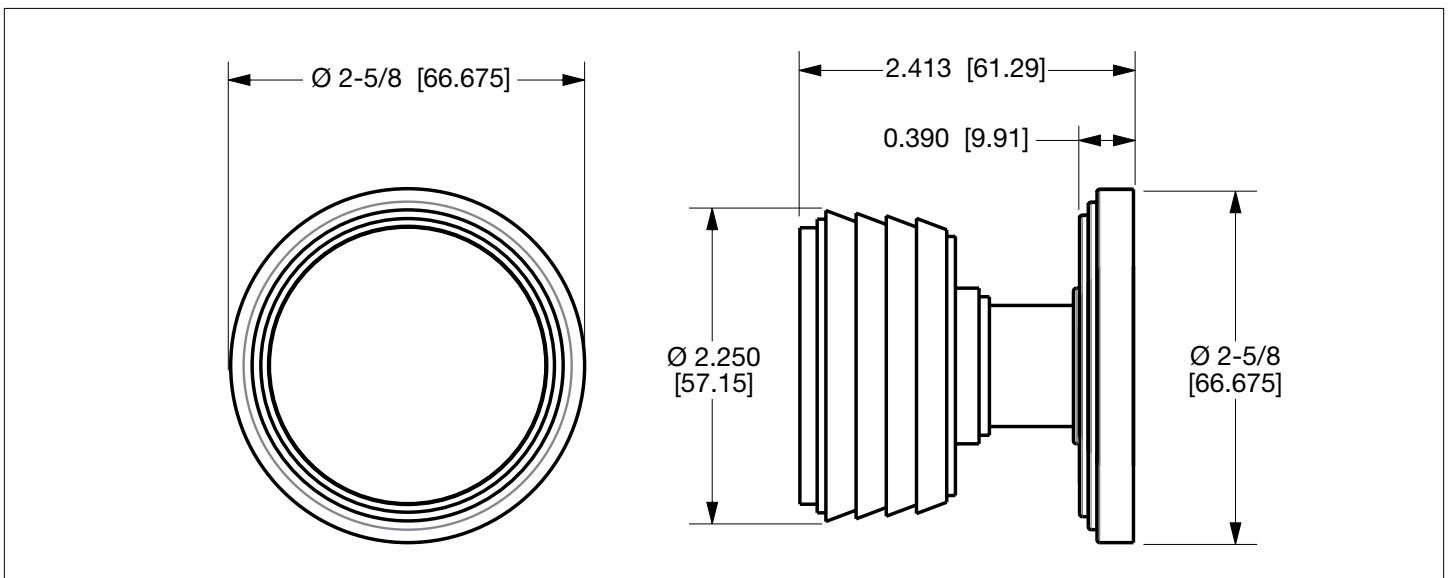

The measurements shown are for reference only. Products and specifications shown are subject to change without notice.

Rev A