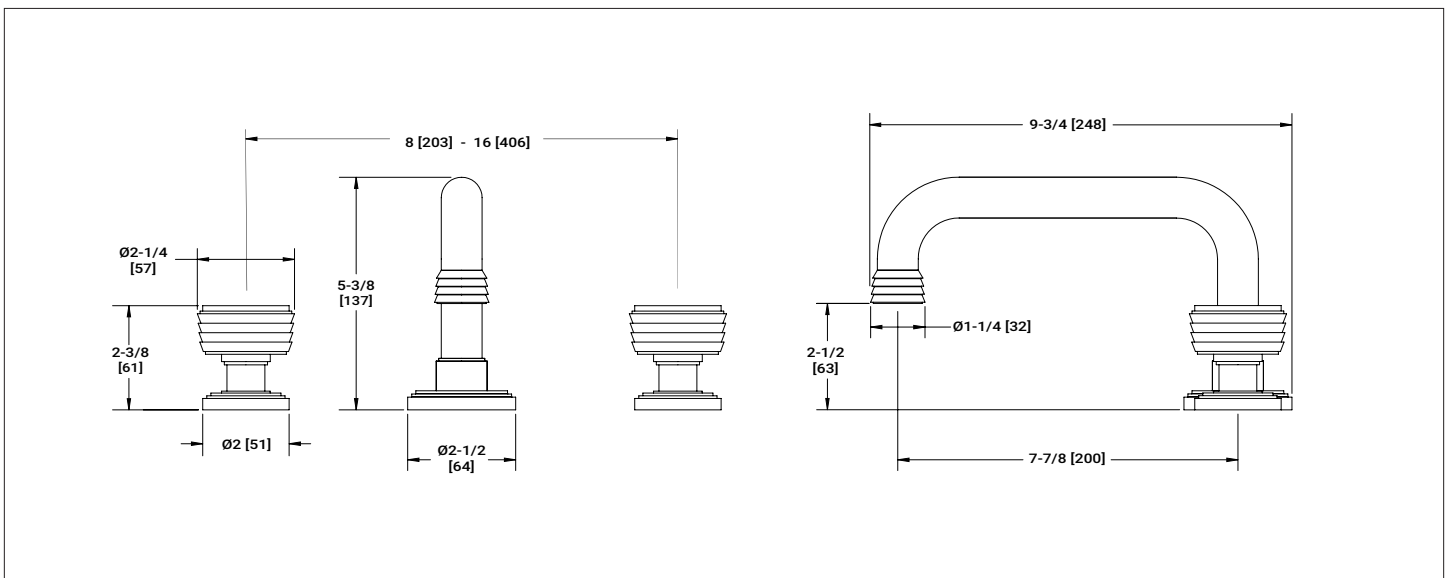

The measurements shown are for reference only. Products and specifications shown are subject to change without notice.

Rev A