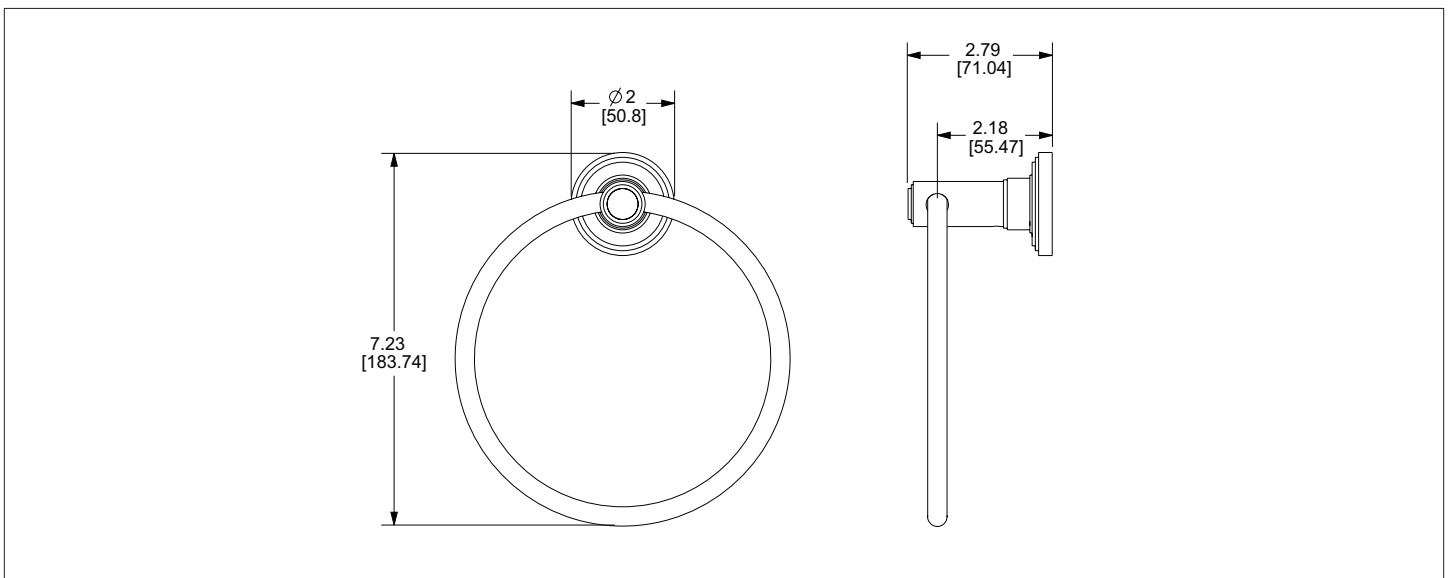

SHERLE WAGNER INTERNATIONAL

KEYSTONE TOWEL RING WITH STONE INSERT 2160TR-XXXX-XX

PRODUCT FEATURES

- o Available in all Sherle Wagner International finishes
- o Solid brass/bronze construction
- o Includes mounting hardware
- o Refer to stone chart for standard stone insert, contact sales associate for custom stone options

The measurements shown are for reference only. Products and specifications shown are subject to change without notice.

Rev C