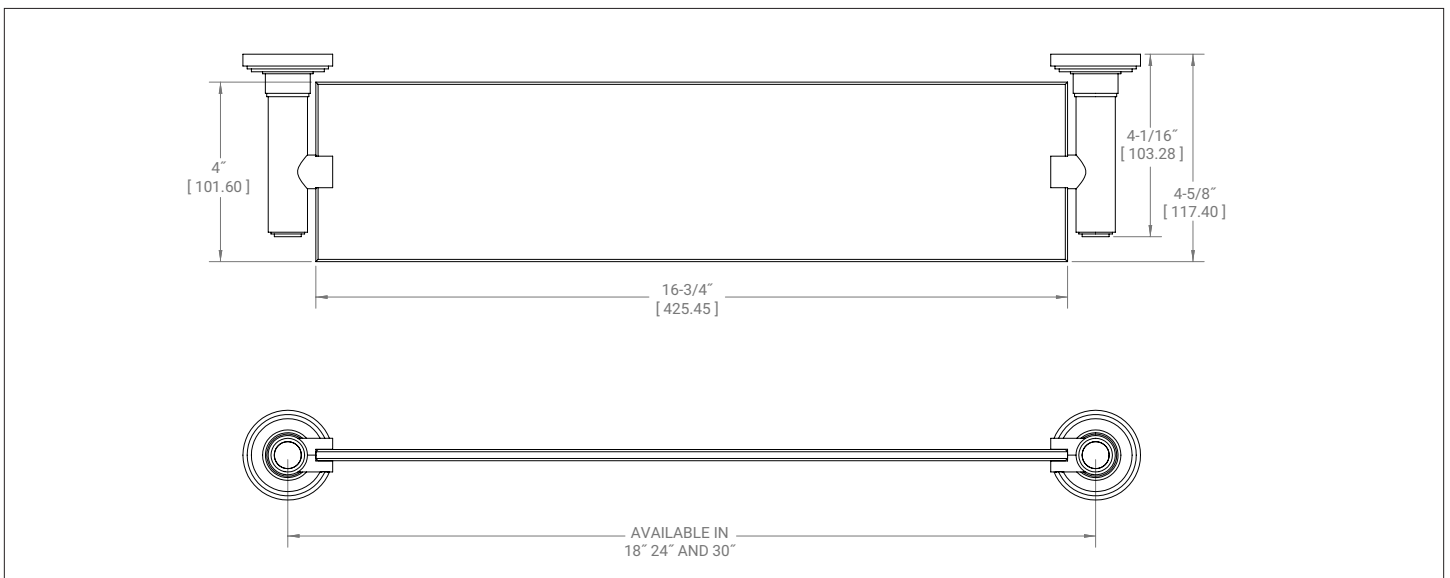

SHERLE WAGNER INTERNATIONAL

KEYSTONE SHELF WITH STONE INSERT 2160SH-XXXX-XX-XX

PRODUCT FEATURES

- o Available in all Sherle Wagner International finishes
- o Solid brass/bronze construction
- o Includes mounting hardware
- o Available in 18", 24" and 30" lengths
- o Refer to stone chart for standard stone insert, contact sales associate for custom stone options

The measurements shown are for reference only. Products and specifications shown are subject to change without notice.

Rev C