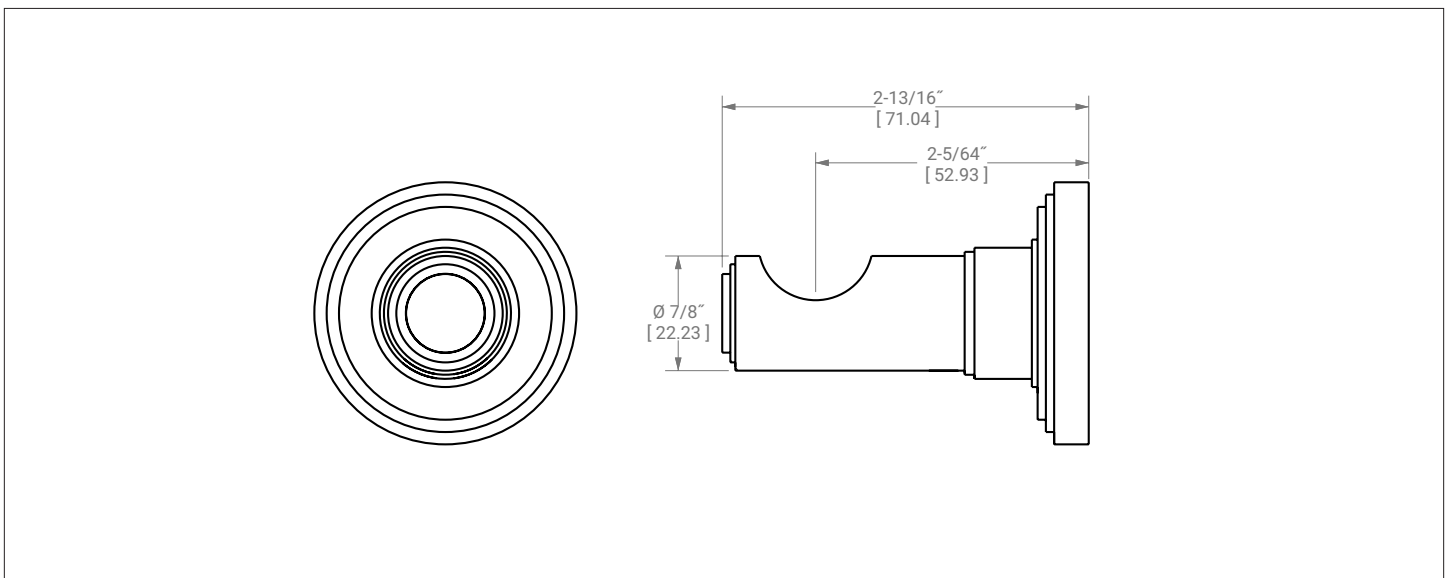

The measurements shown are for reference only. Products and specifications shown are subject to change without notice.

Rev A