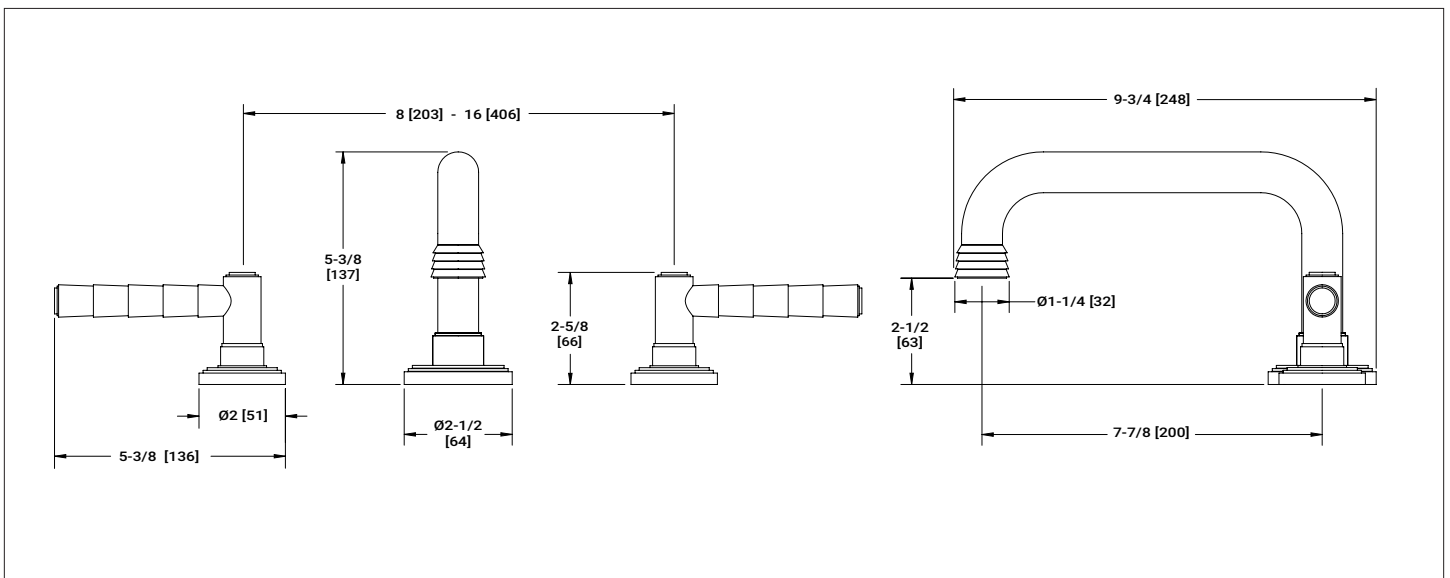

The measurements shown are for reference only. Products and specifications shown are subject to change without notice.

Rev A