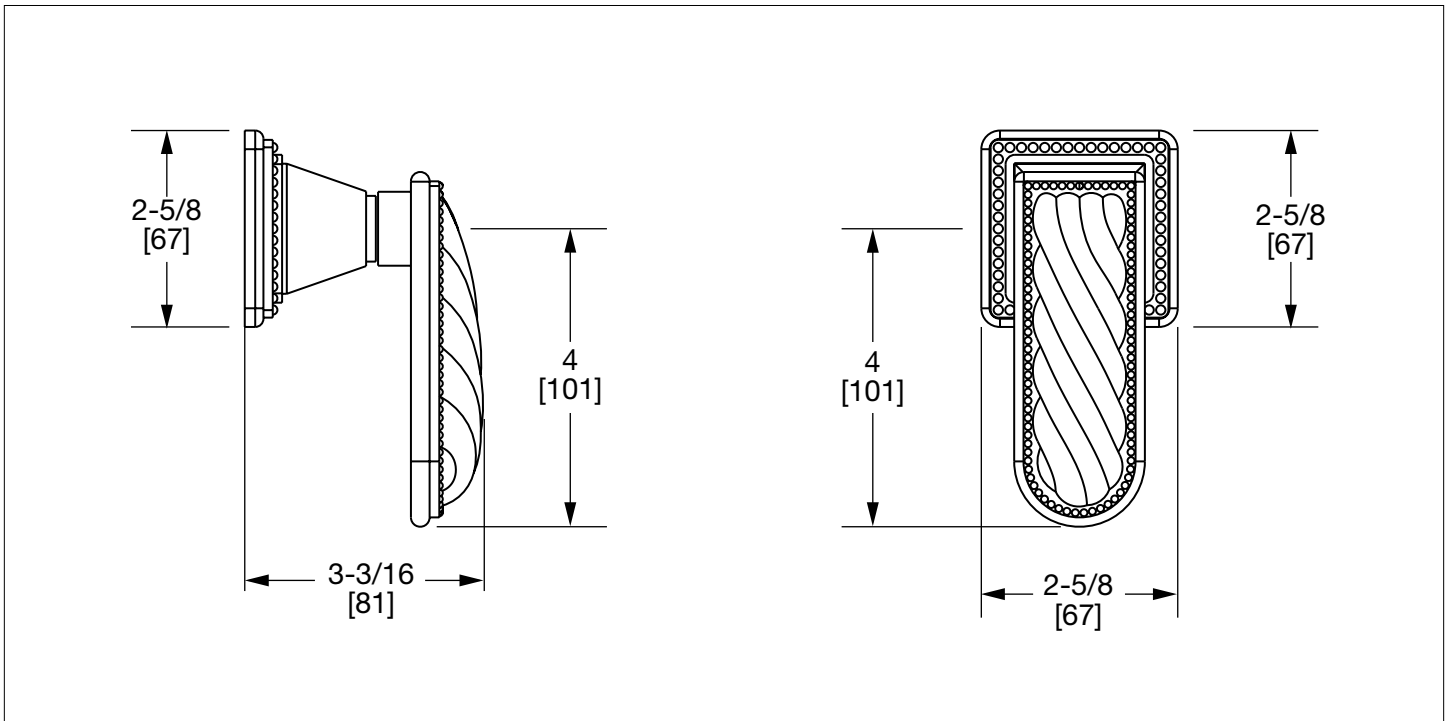

AVAILABLE SEMI-PRECIOUS INSERTS

RKCR Rock Crystal	RSQU Rose Quartz	AMET Amethyst

The measurements shown are for reference only. Products and specifications shown are subject to change without notice.

Rev A