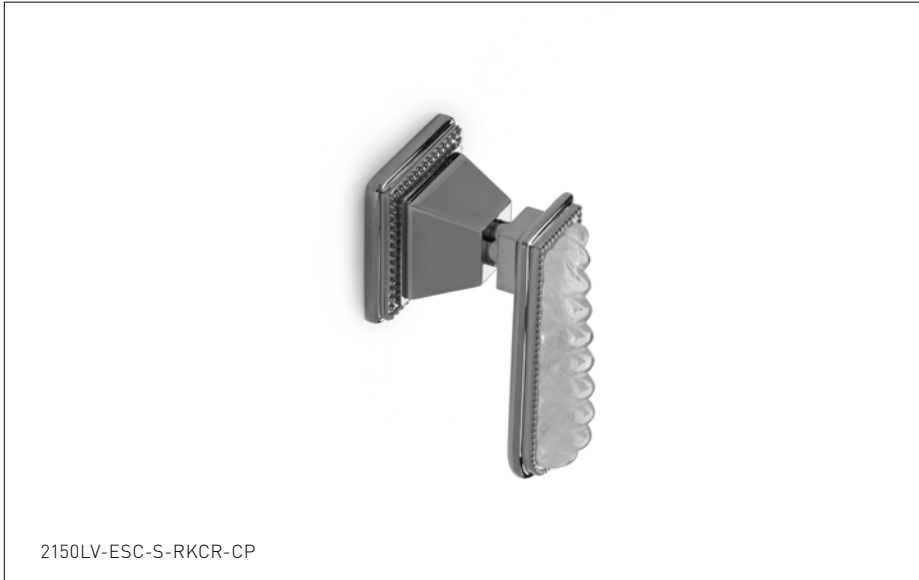

SHERLE WAGNER INTERNATIONAL

SEMI-PRECIOUS SWIRL PYRAMID LEVER VOLUME CONTROL AND DIVERTER TRIM 2150LV-ESC-S-XXXX-XX

PRODUCT FEATURES

- o Available in all Sherle Wagner International finishes
- o Solid brass/bronze construction
- o Trim only used in conjunction with 1/2" or 3/4" ceramic cartridge volume control valves and Diverter valves
- o Valve sold separately, see sales representative for options
- o Includes stem extension
- o Refer to stone chart for standard stone insert, contact sales associate for custom stone options
- o Required add-ons for installation: See sales representative VLVE-1/2-LH or VLVE-1/2-RH 1/2" inwall valve
VLVE-3/4-LH or VLVE-3/4-RH 3/4" inwall valve

AVAILABLE SEMI-PRECIOUS INSERTS

RKCR Rock Crystal	RSQU Rose Quartz	AMET Amethyst
-------------------	------------------	---------------

The measurements shown are for reference only. Products and specifications shown are subject to change without notice.