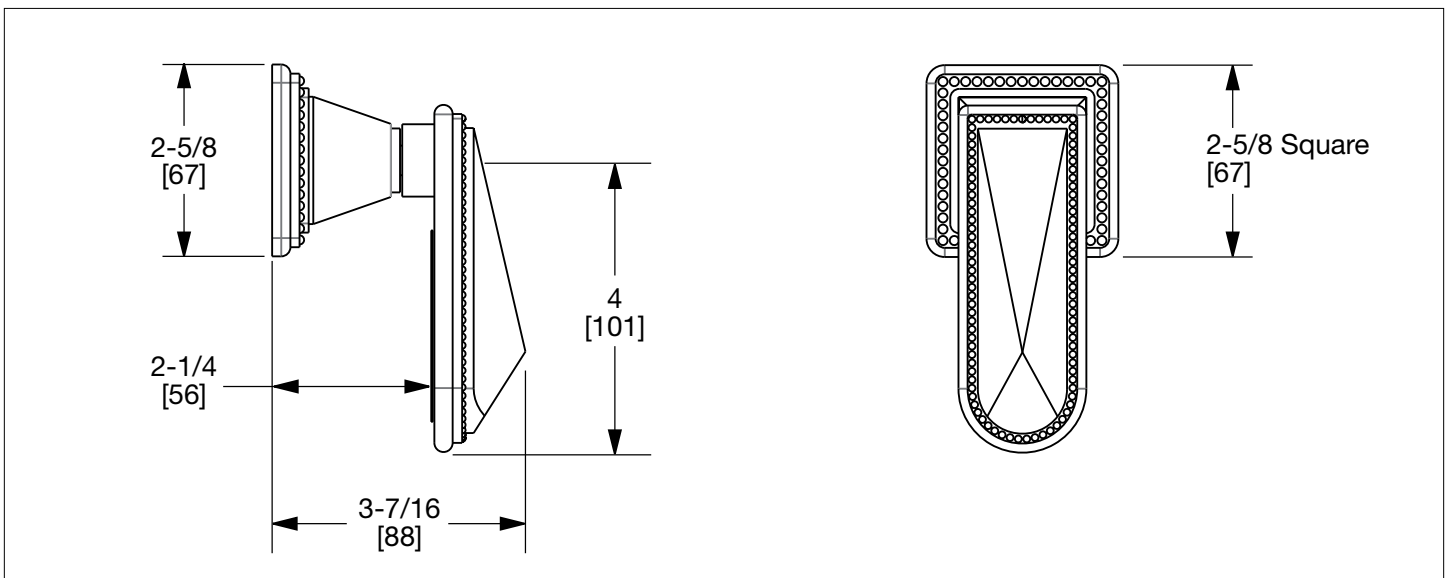

SHERLE WAGNER INTERNATIONAL

STONE INSERT PYRAMID LEVER VOLUME CONTROL AND DIVERTER TRIM 2150LV-ESC-P-XXXX-XX

2150LV-ESC-P-RKCR-CP

PRODUCT FEATURES

- o Available in all Sherle Wagner International finishes
- o Solid brass/bronze construction
- o Trim only used in conjunction with 1/2" or 3/4" ceramic cartridge volume control valves and Diverter valves
- o Valve sold separately, see sales representative for options
- o Includes stem extension
- o Refer to stone chart for standard stone insert, contact sales associate for custom stone options
- o Required add-ons for installation: See sales representative VLVE-1/2-LH or VLVE-1/2-RH 1/2" inwall valve
VLVE-3/4-LH or VLVE-3/4-RH 3/4" inwall valve

The measurements shown are for reference only. Products and specifications shown are subject to change without notice.

Rev A