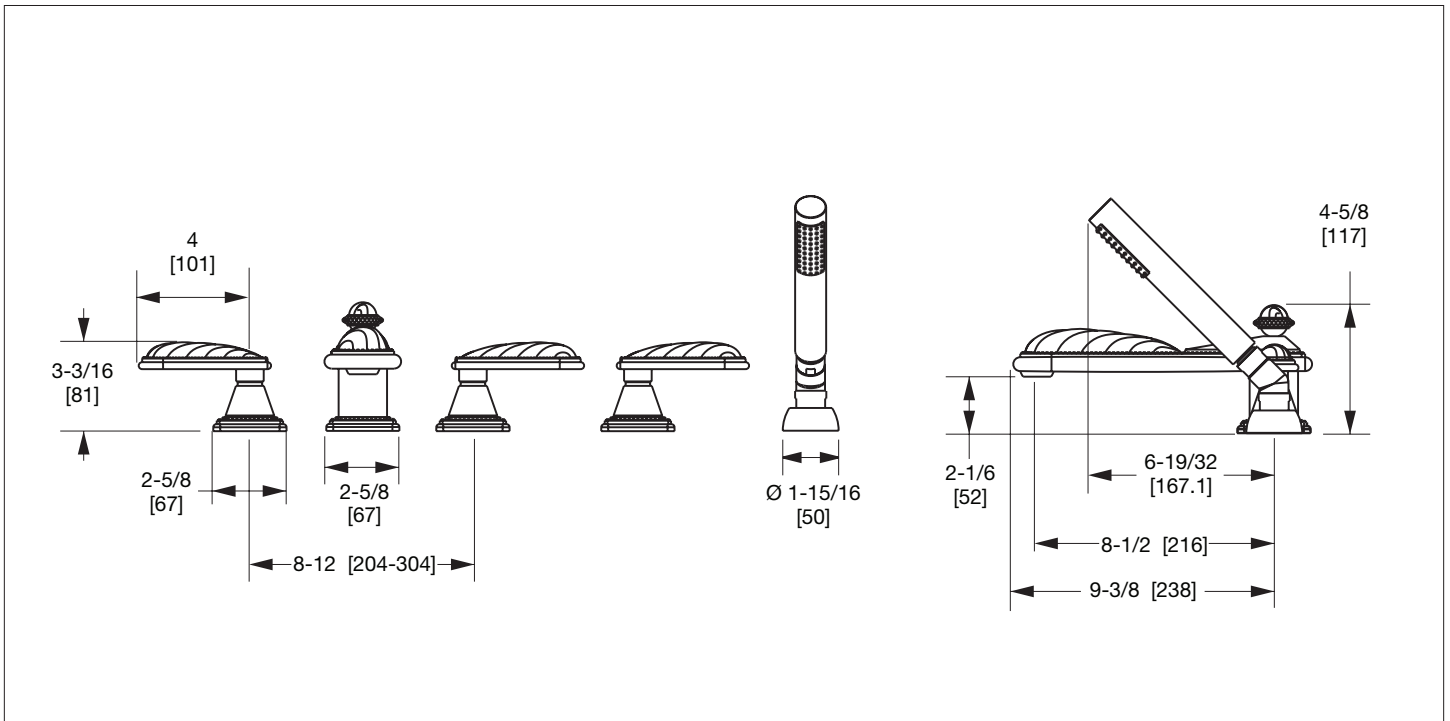

AVAILABLE SEMIPRECIOUS INSERTS

RKCR Rock Crystal	RSQU Rose Quartz	AMET Amethyst

The measurements shown are for reference only. Products and specifications shown are subject to change without notice.

Rev A