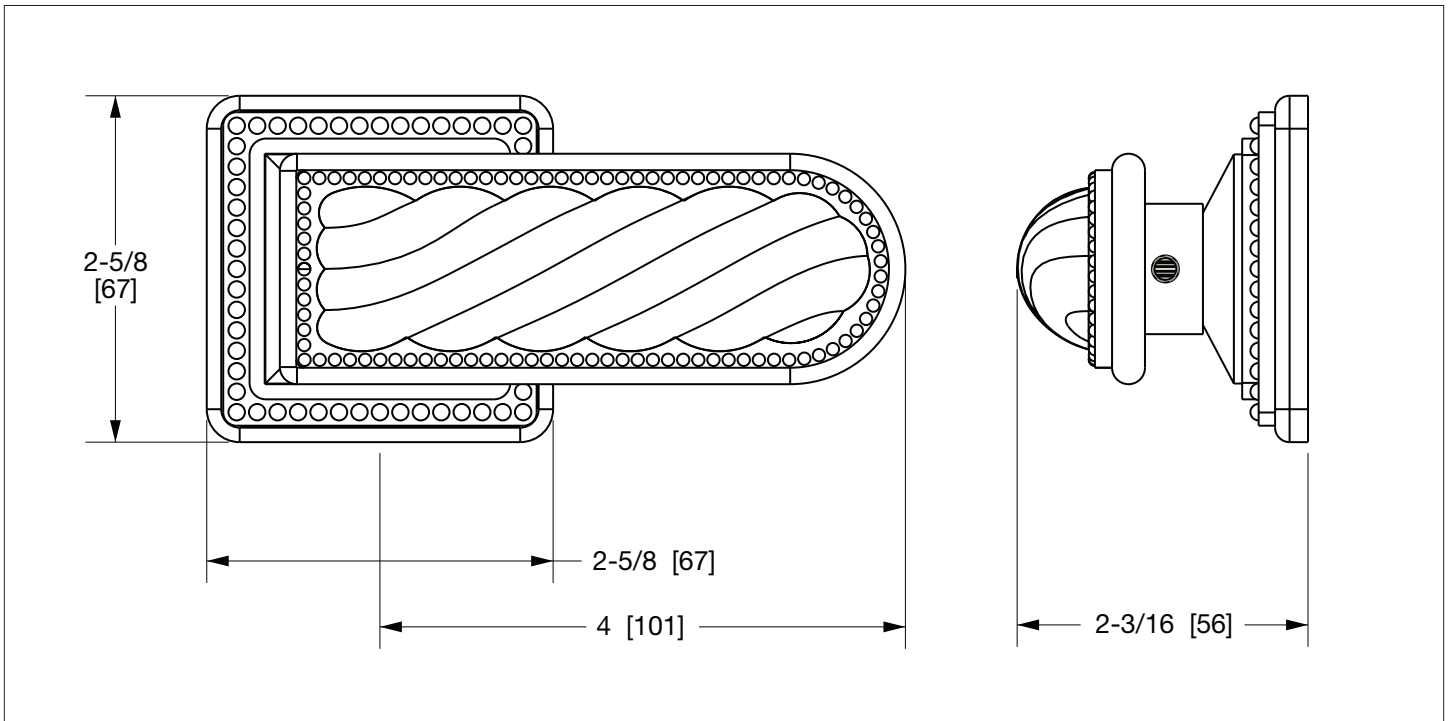

AVAILABLE SEMI-PRECIOUS INSERTS

RKCR Rock Crystal

RSQU Rose Quartz

AMET Amethyst

BKOB Black Obsidian

The measurements shown are for reference only. Products and specifications shown are subject to change without notice.

Rev A