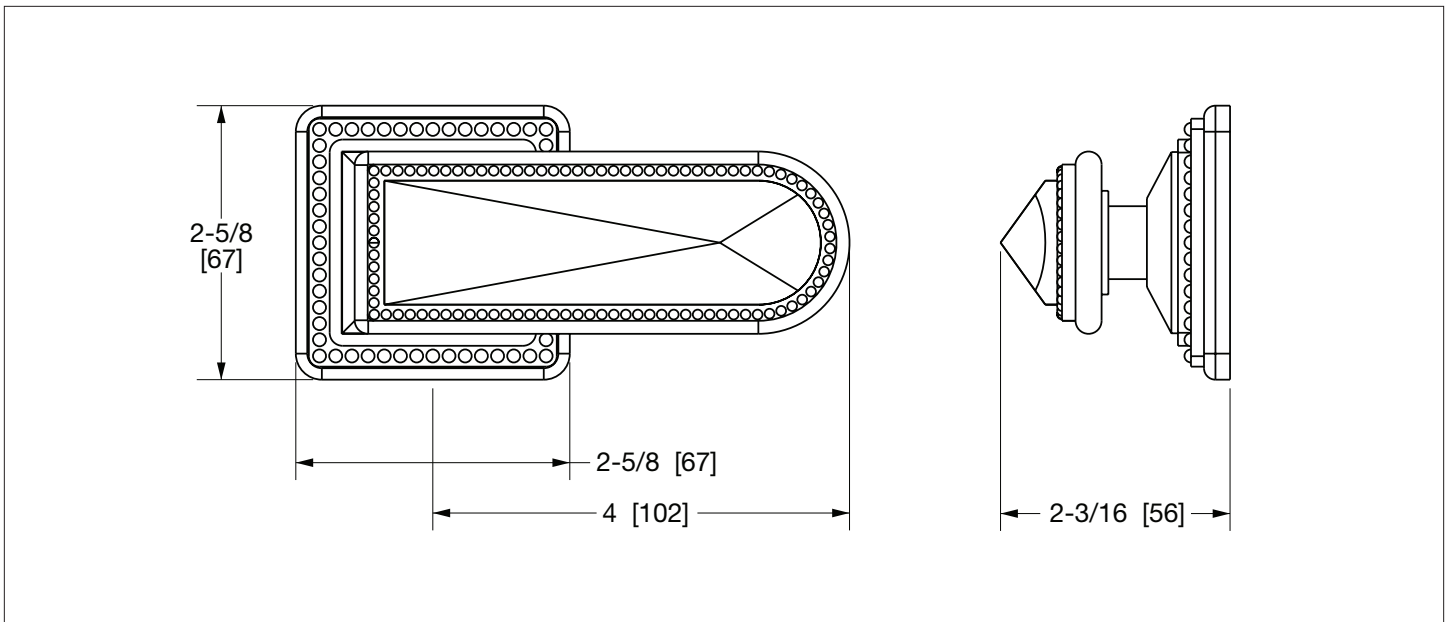

AVAILABLE SEMIPRECIOUS INSERTS

RKCR Rock Crystal	RSQU Rose Quartz	AMET Amethyst

The measurements shown are for reference only. Products and specifications shown are subject to change without notice.

Rev A