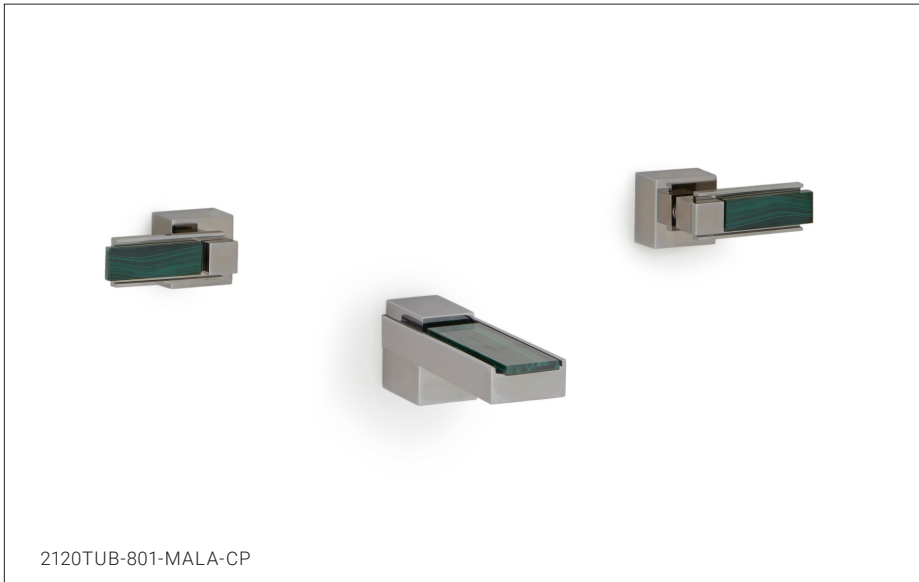

SHERLE WAGNER INTERNATIONAL

STONE INSERT APOLLO LEVER WALL MOUNT TUB SET 2120TUB-801-XXXX-XX

PRODUCT FEATURES

- o Available in all Sherle Wagner International finishes
- o Solid brass/bronze construction
- o Full flow
- o Recommended 12" spread. Can be installed 8"-16"
- o Refer to stone chart for standard stone insert, contact SWI representative for custom stone options
- o Required add-ons for installation:
 (2) 1/2" washerless 1/4 turn ceramic valves
 In wall 1/2" (un-piped) valve

AVAILABLE METAL FINISHES

PN Polished Nickel	SB Satin Brass	GP Gold Plate	ES English Silver	BE Black Eclipse	SP Satin Platinum
CP Polished Chrome	OB Oil Rubbed Brass	AL Almond Gold	BS Butler Silver	BG Burnished Gold	HP High Polished Platinum
BN Brushed Nickel	PB Polished Brass	RG Rose Gold	AP Antique Pewter	AG Antique Gold	BP Burnished Platinum
BC Brushed Chrome					