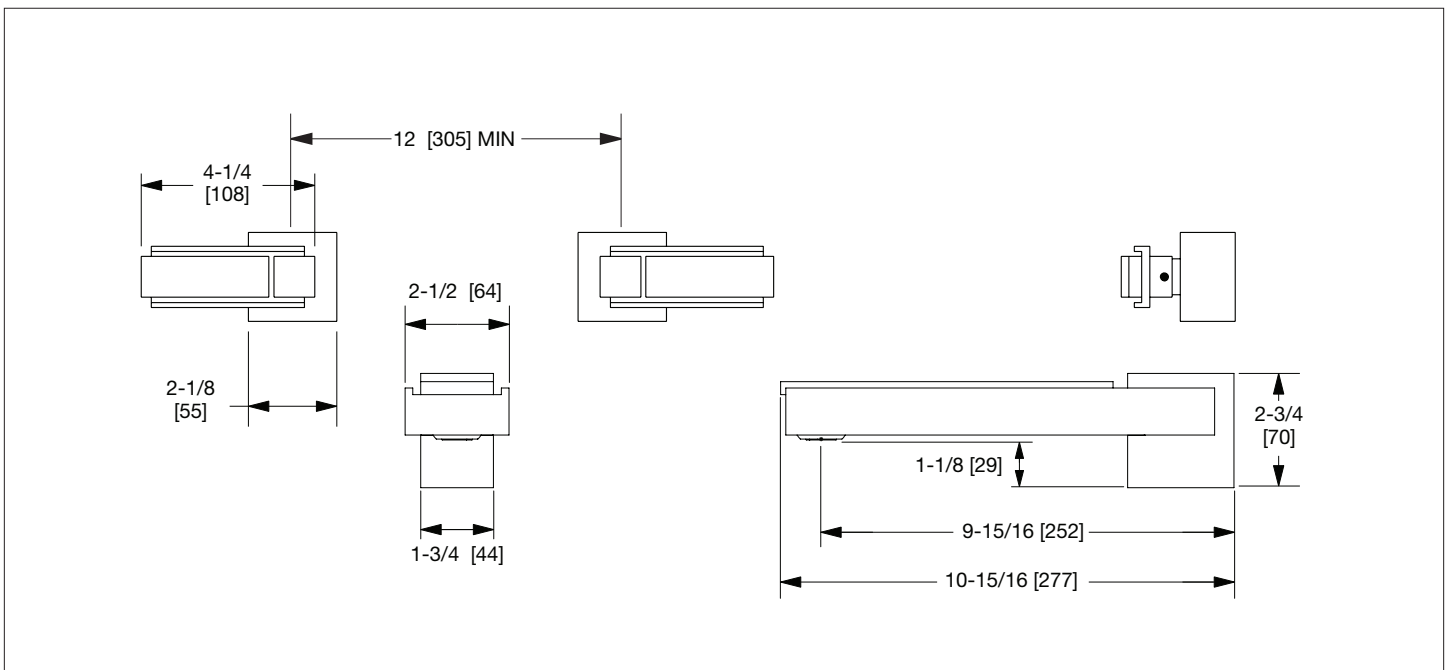

The measurements shown are for reference only. Products and specifications shown are subject to change without notice.

REV A