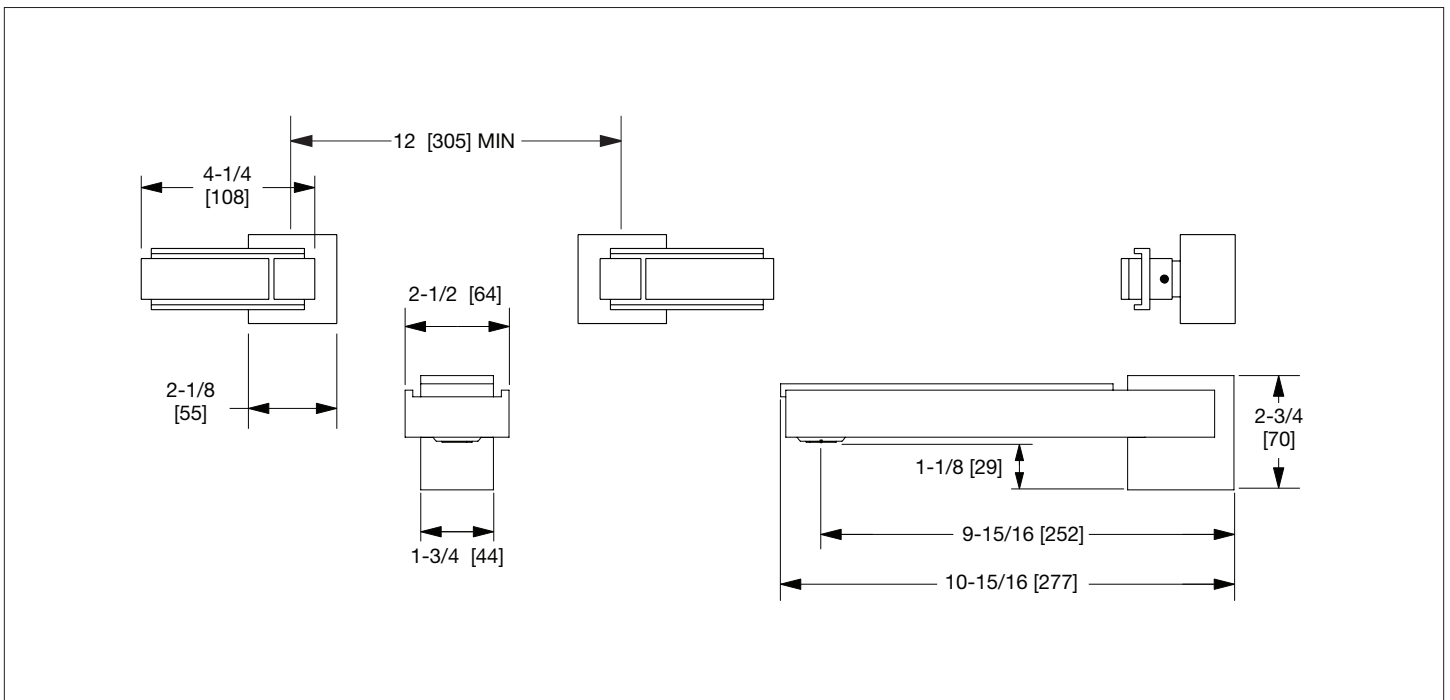

SHERLE WAGNER INTERNATIONAL

CERAMIC INSERT APOLLO LEVER WALL MOUNT TUB SET 2120TUB-801-XXXX-XX

2120TUB-801-BL03-PN

PRODUCT FEATURES

- o Available in all Sherle Wagner International finishes
- o Solid brass/bronze construction
- o Full flow
- o Recommended 12" spread. Can be installed 8"-16"
- o Available with various ceramic glaze inserts
- o Required add-ons for installation:
(2) 1/2" washerless 1/4 turn ceramic valves
In wall 1/2" (un-piped) valve

The measurements shown are for reference only. Products and specifications shown are subject to change without notice.

REV A