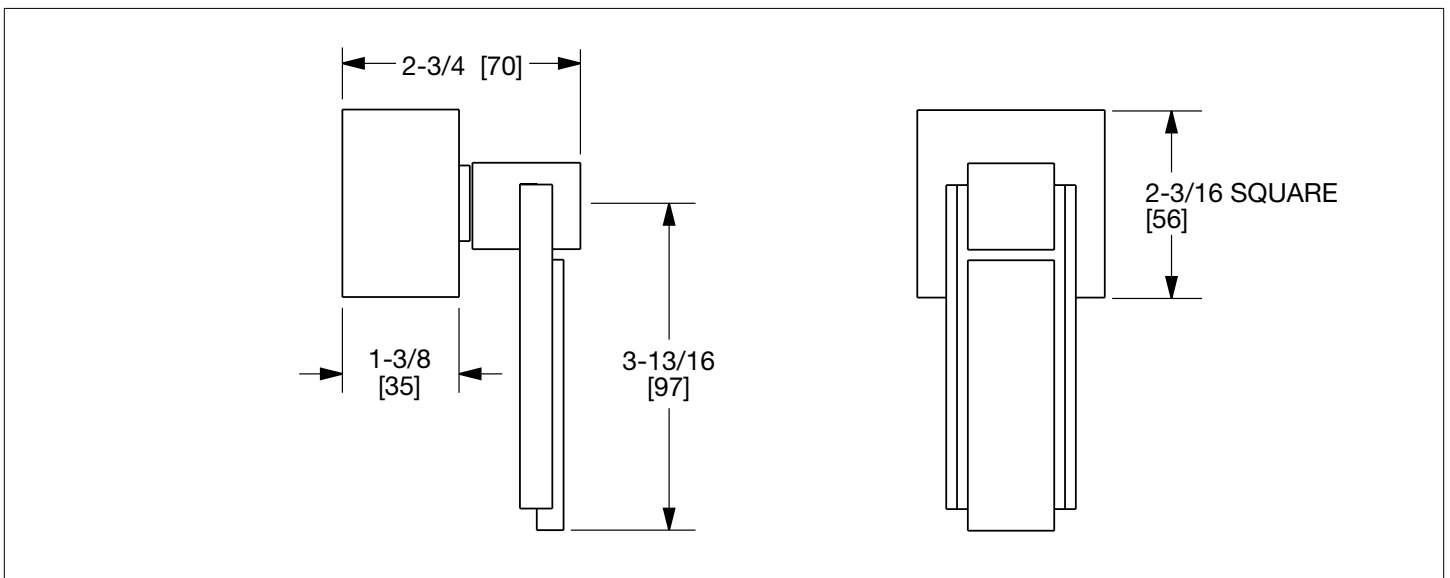

The measurements shown are for reference only. Products and specifications shown are subject to change without notice.

Rev A