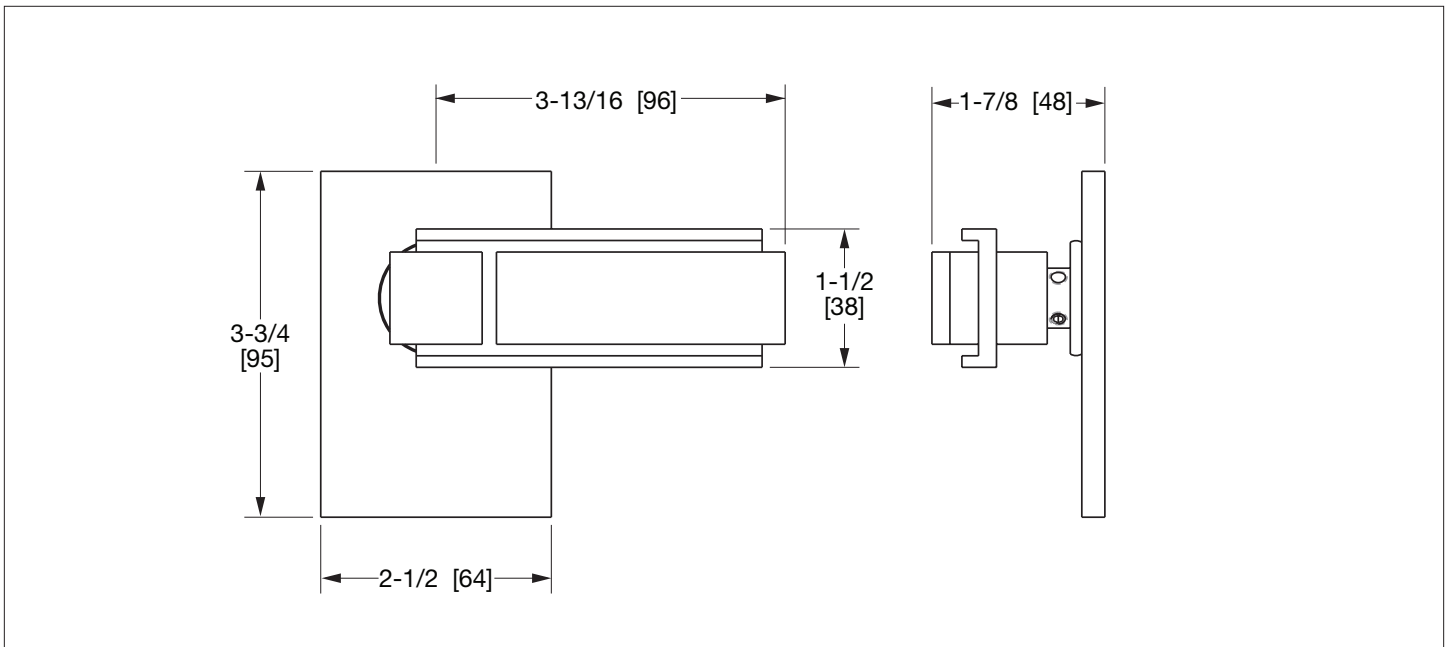

The measurements shown are for reference only. Products and specifications shown are subject to change without notice.

Rev A