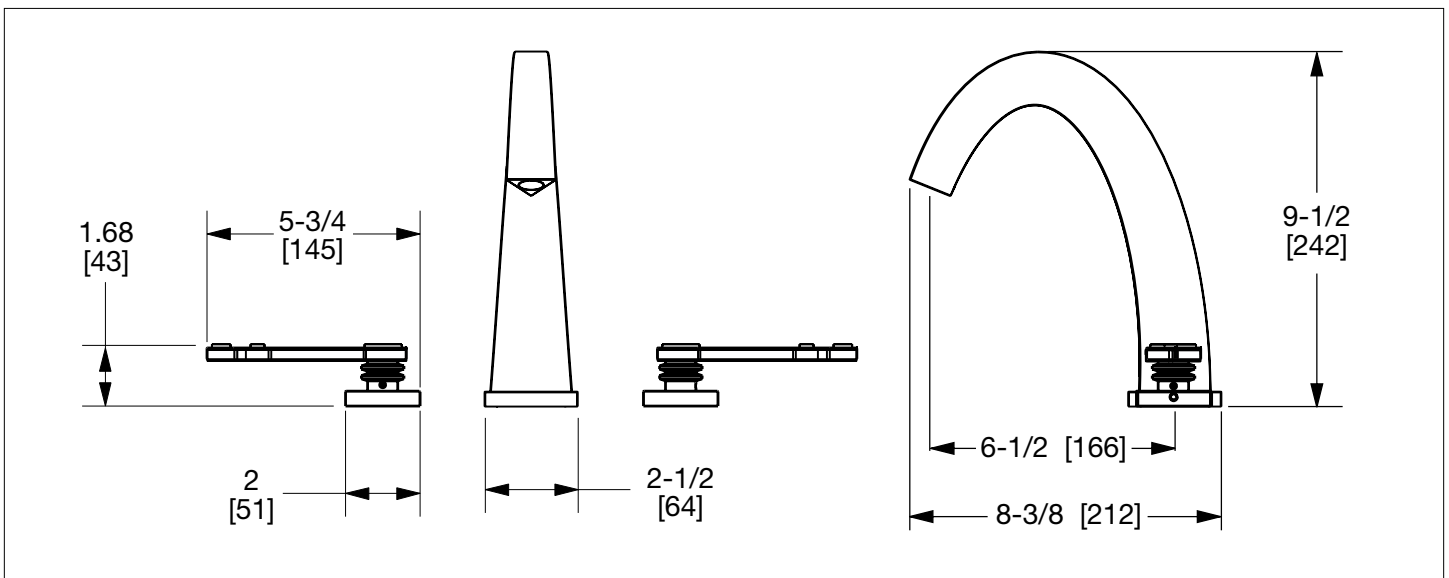

The measurements shown are for reference only. Products and specifications shown are subject to change without notice.

Rev A