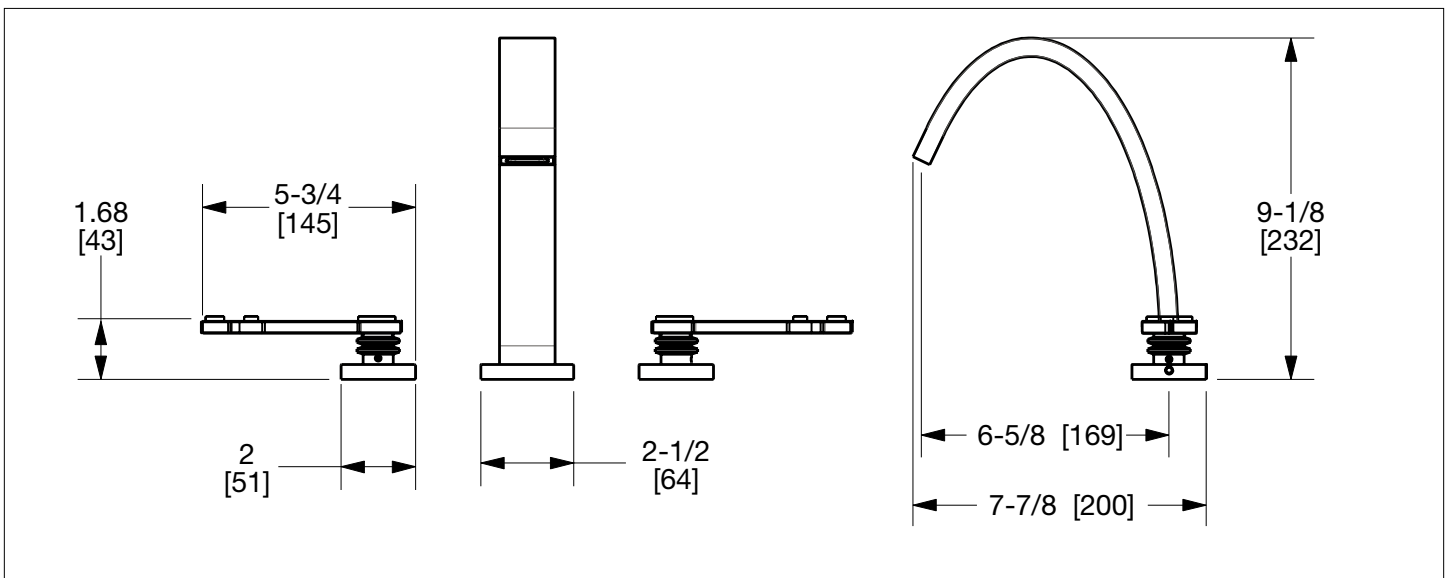

The measurements shown are for reference only. Products and specifications shown are subject to change without notice.

Rev A